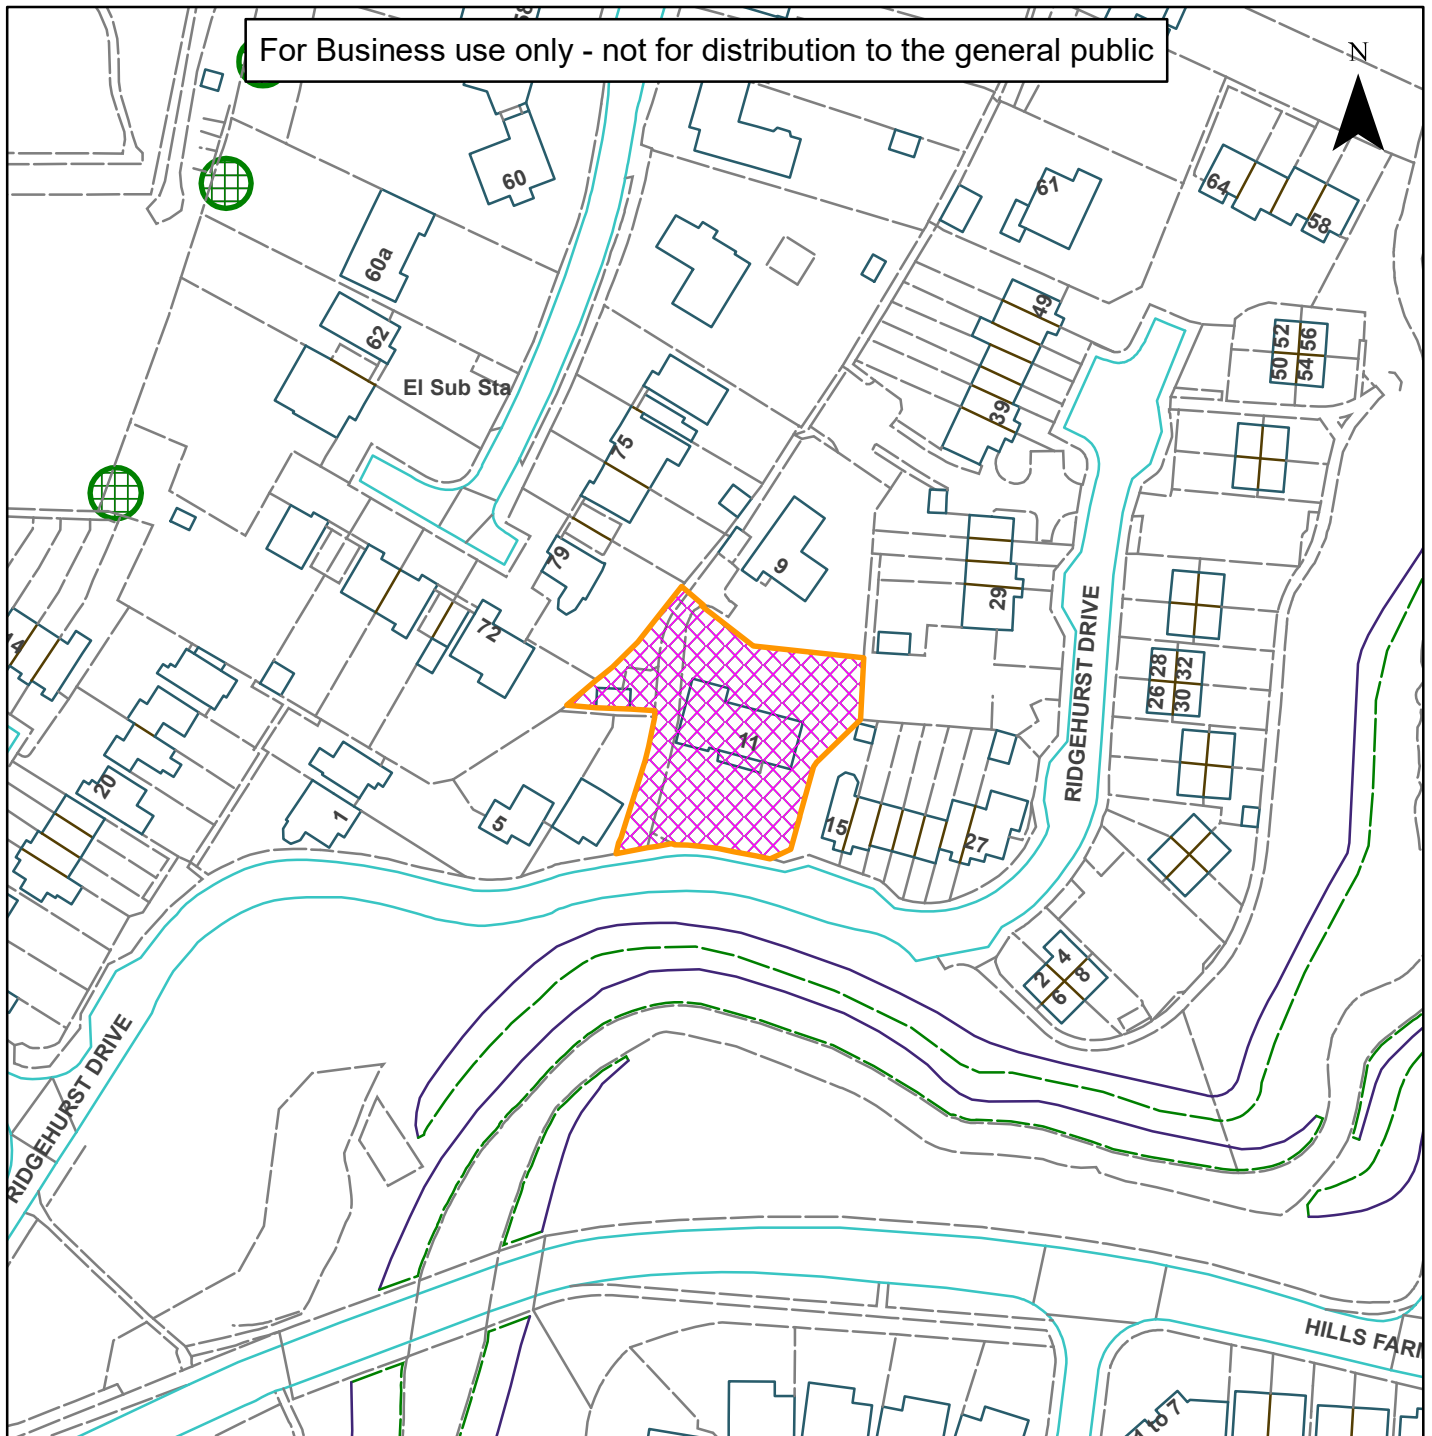

07) DC/20/1052

Horsham District Council

11 Ridgehurst Drive, Horsham

For Business use only - not for distribution to the general public

Scale: 1:1,250

Reproduced by permission of Ordnance Survey map on behalf of HMSO. © Crown copyright and database rights (2019). Ordnance Survey Licence.100023865