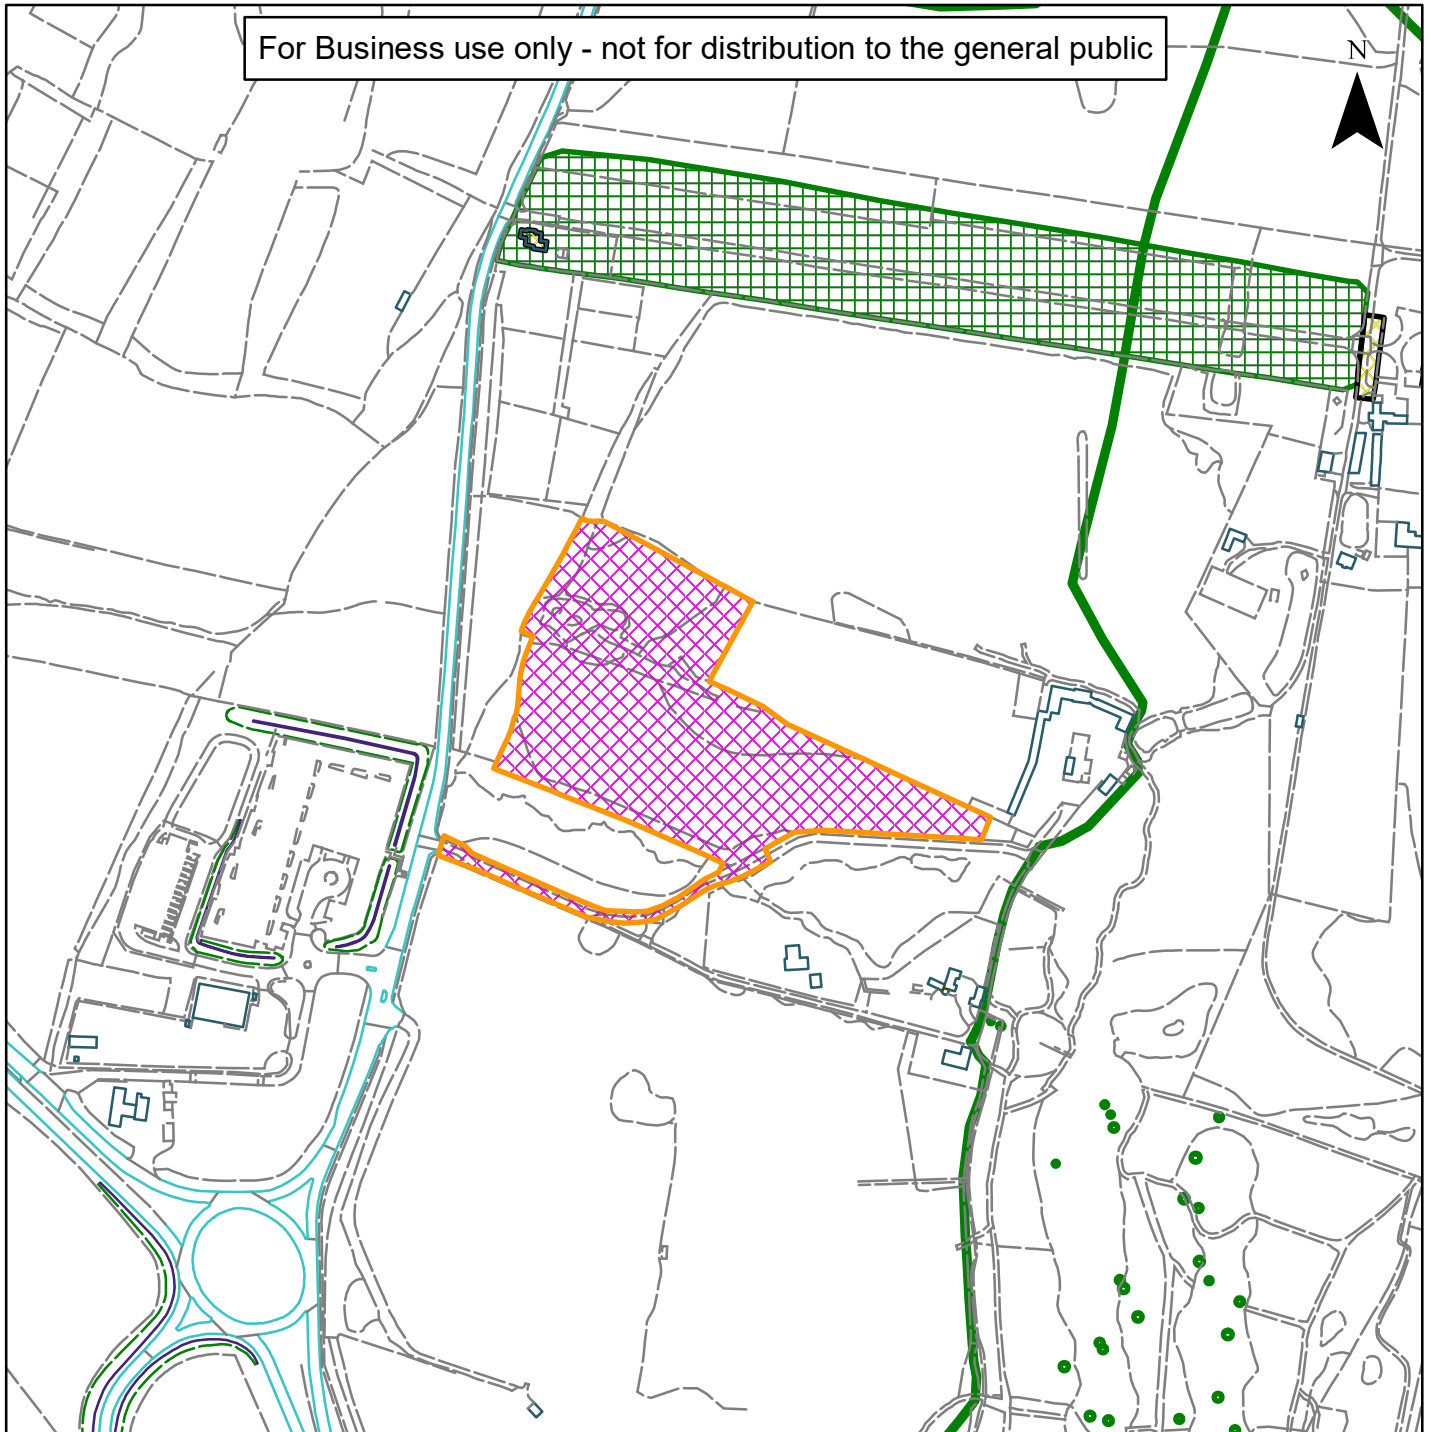

## Horsham District Council

Horsham Football Club, Worthing Road, Southwater

For Business use only - not for distribution to the general public

**Scale:** 1:5,000

Reproduced by permission of Ordnance Survey map on behalf of HMSO. © Crown copyright and database rights (2019). Ordnance Survey Licence.100023865