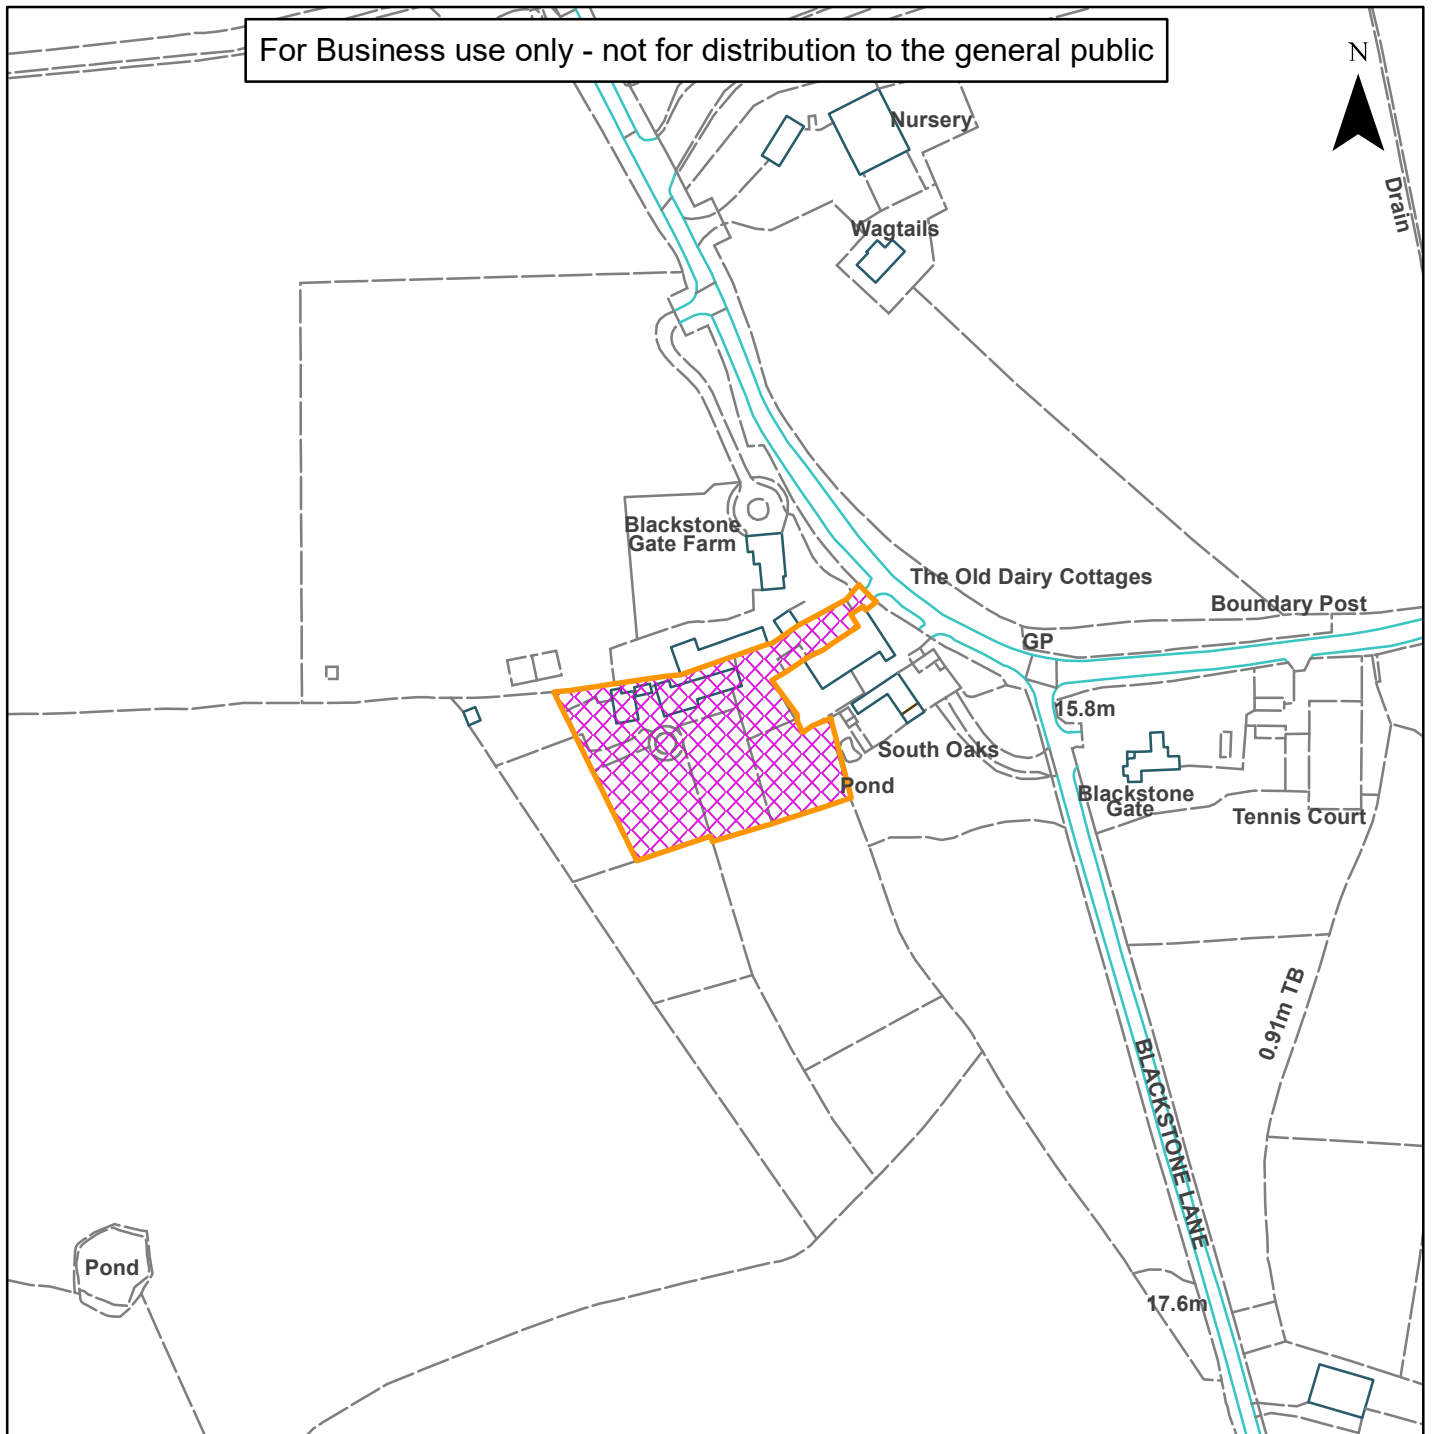

09) DC/20/1019

Horsham District Council

Old Dairy Cottages, Henfield Road, Albourne

For Business use only - not for distribution to the general public

Scale: 1:2,500

Reproduced by permission of Ordnance Survey map on behalf of HMSO. © Crown copyright and database rights (2019). Ordnance Survey Licence.100023865