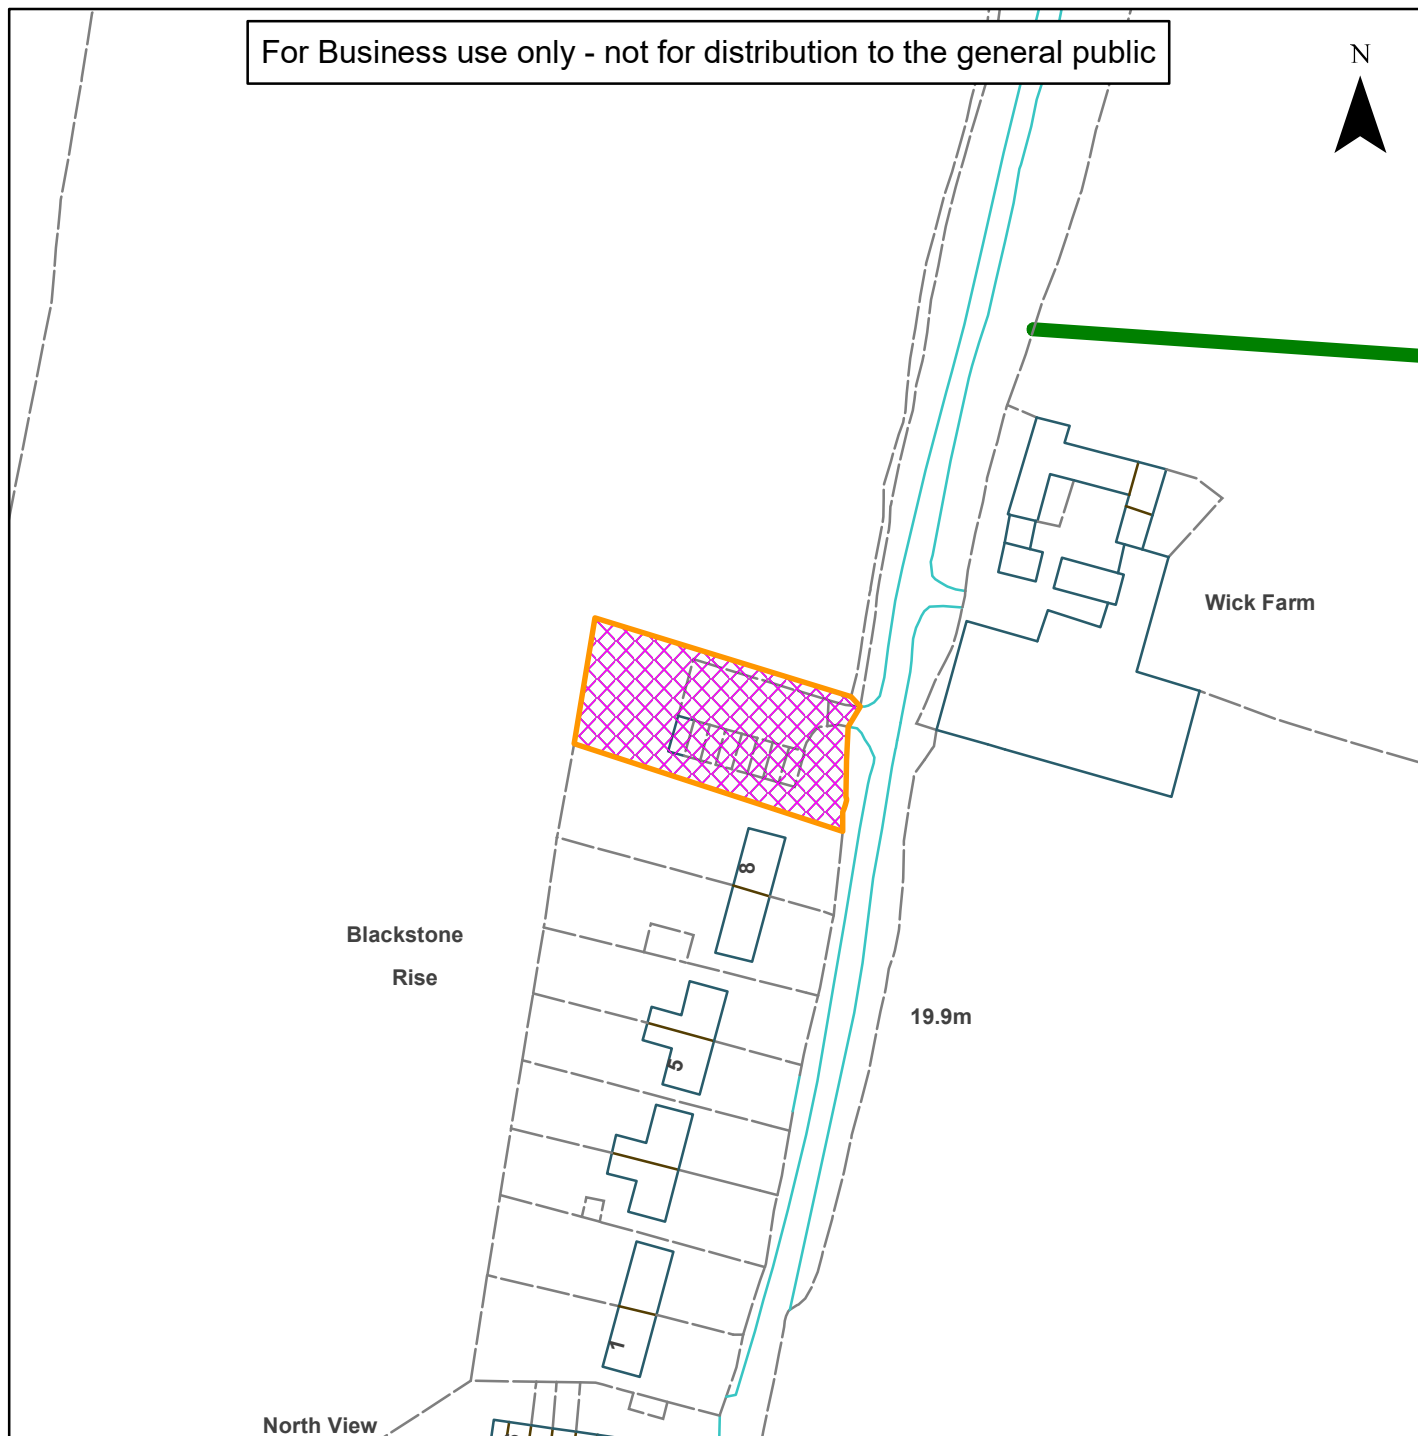

08) DC/20/0025

Horsham
District
Council

Blackstone Garages, Blackstone

For Business use only - not for distribution to the general public

N

Scale: 1:1,250

Reproduced by permission of Ordnance Survey map on behalf of HMSO. © Crown copyright and database rights (2019). Ordnance Survey Licence.100023865