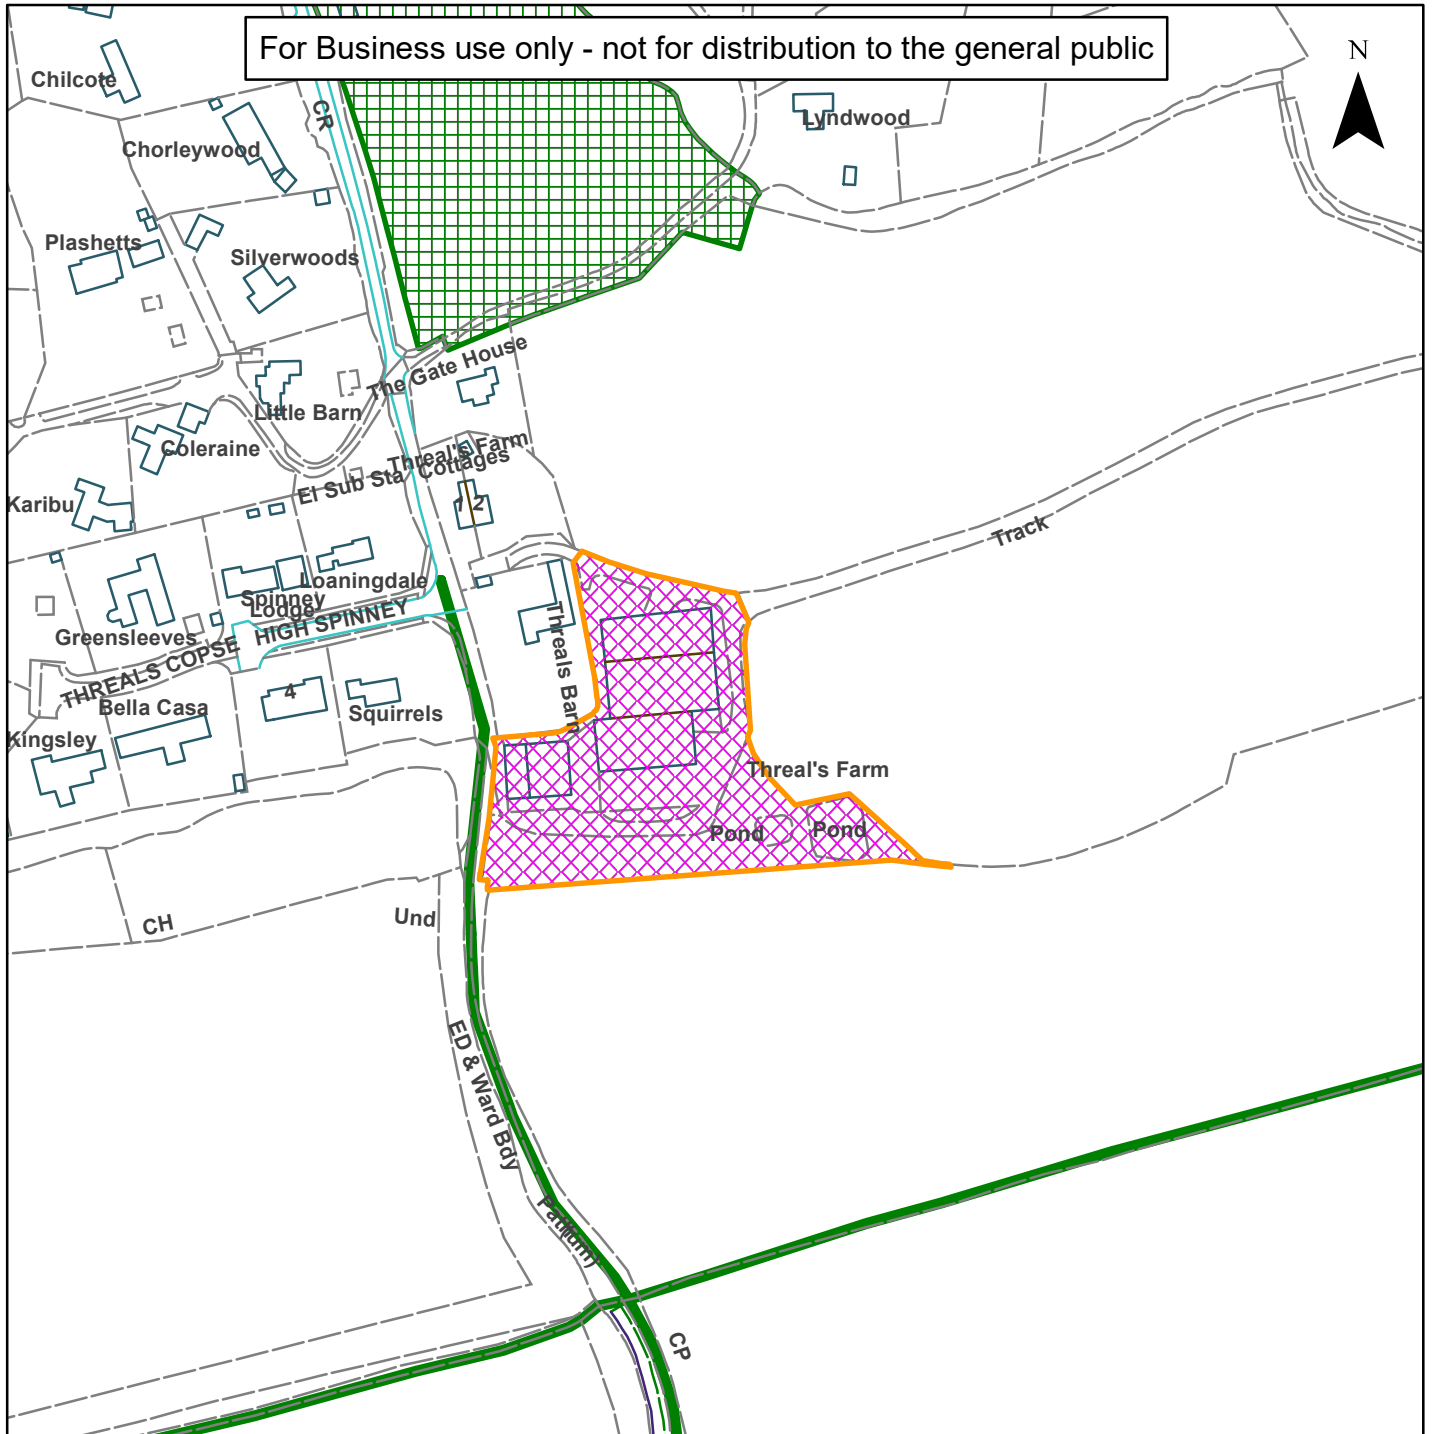

Threals Farm, West Chiltington

For Business use only - not for distribution to the general public

Scale: 1:2,500

Reproduced by permission of Ordnance Survey map on behalf of HMSO. © Crown copyright and database rights (2019). Ordnance Survey Licence.100023865