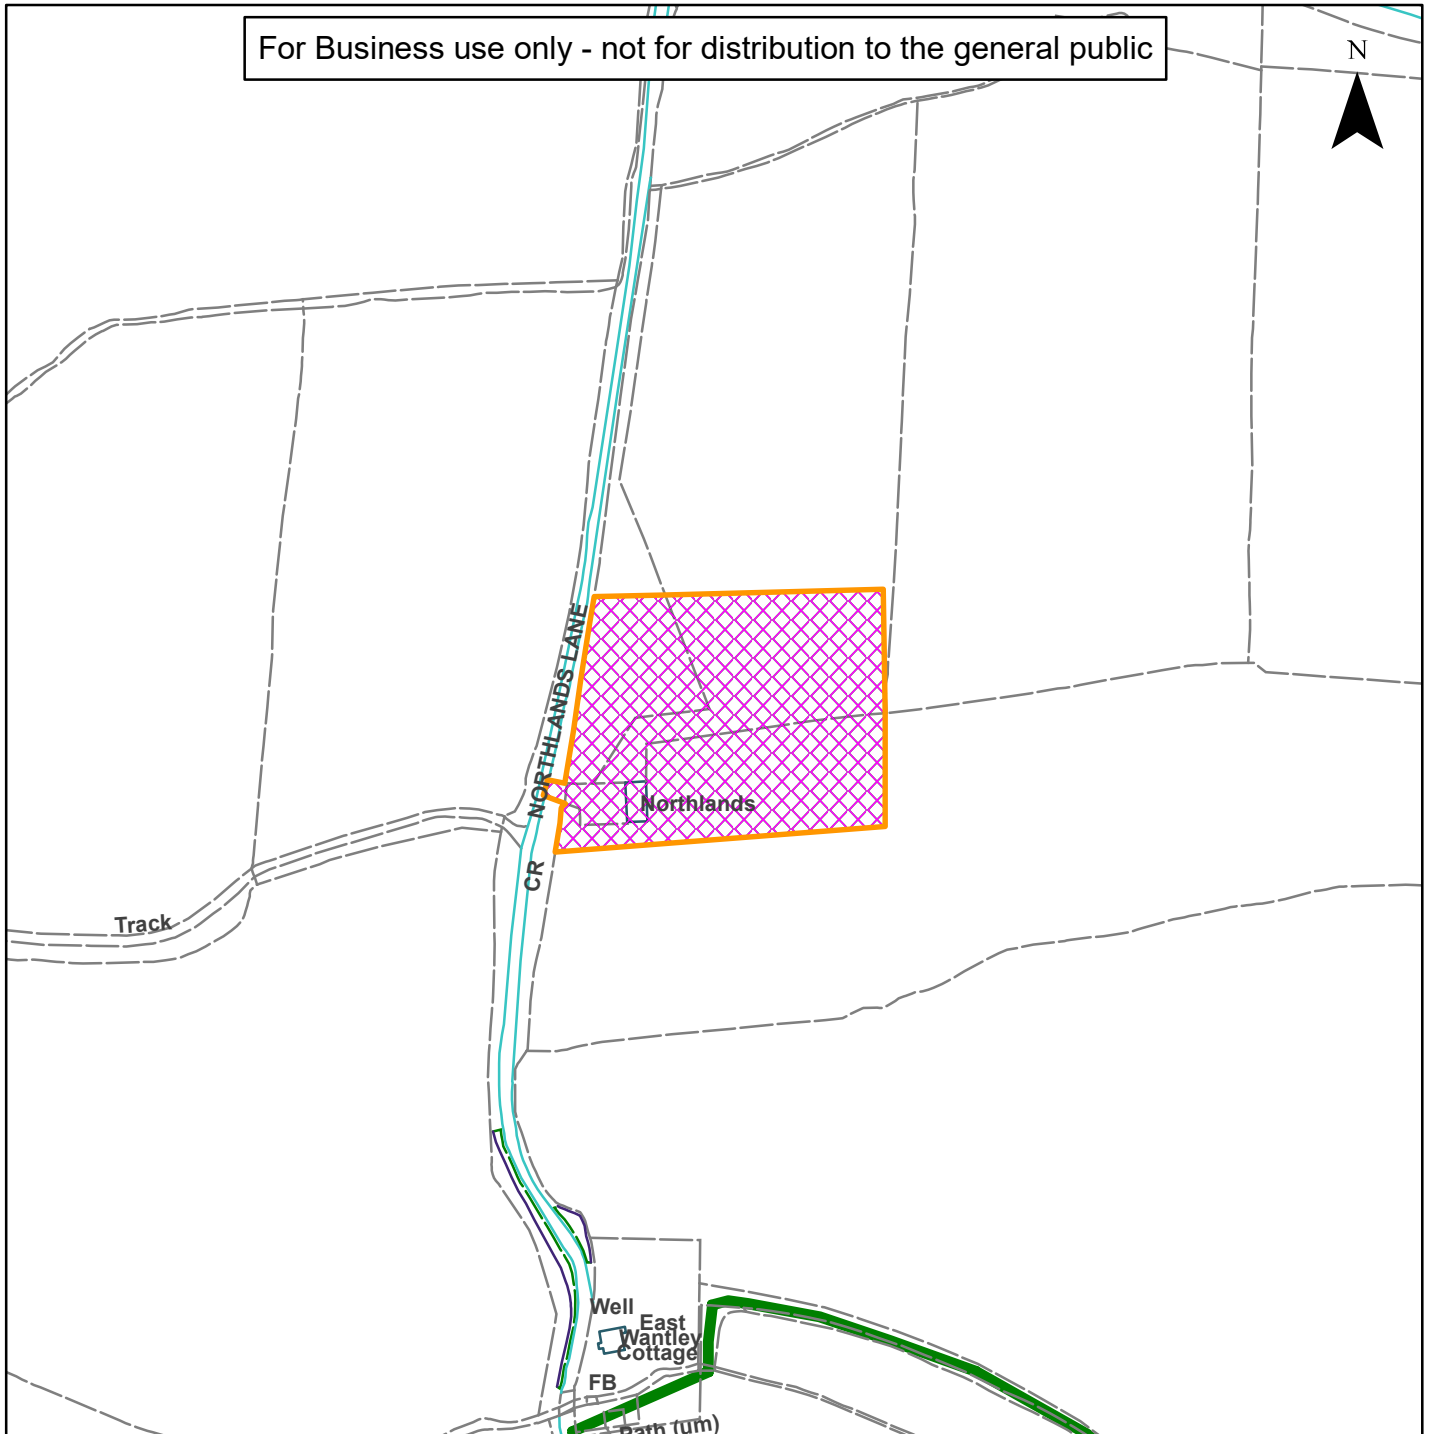

11) DC/19/2331

**Horsham
District
Council**

Northlands Barn, Northlands Lane, Storrington

For Business use only - not for distribution to the general public

N

Scale: 1:2,500

Reproduced by permission of Ordnance Survey map on behalf of HMSO. © Crown copyright and database rights (2019). Ordnance Survey Licence.100023865