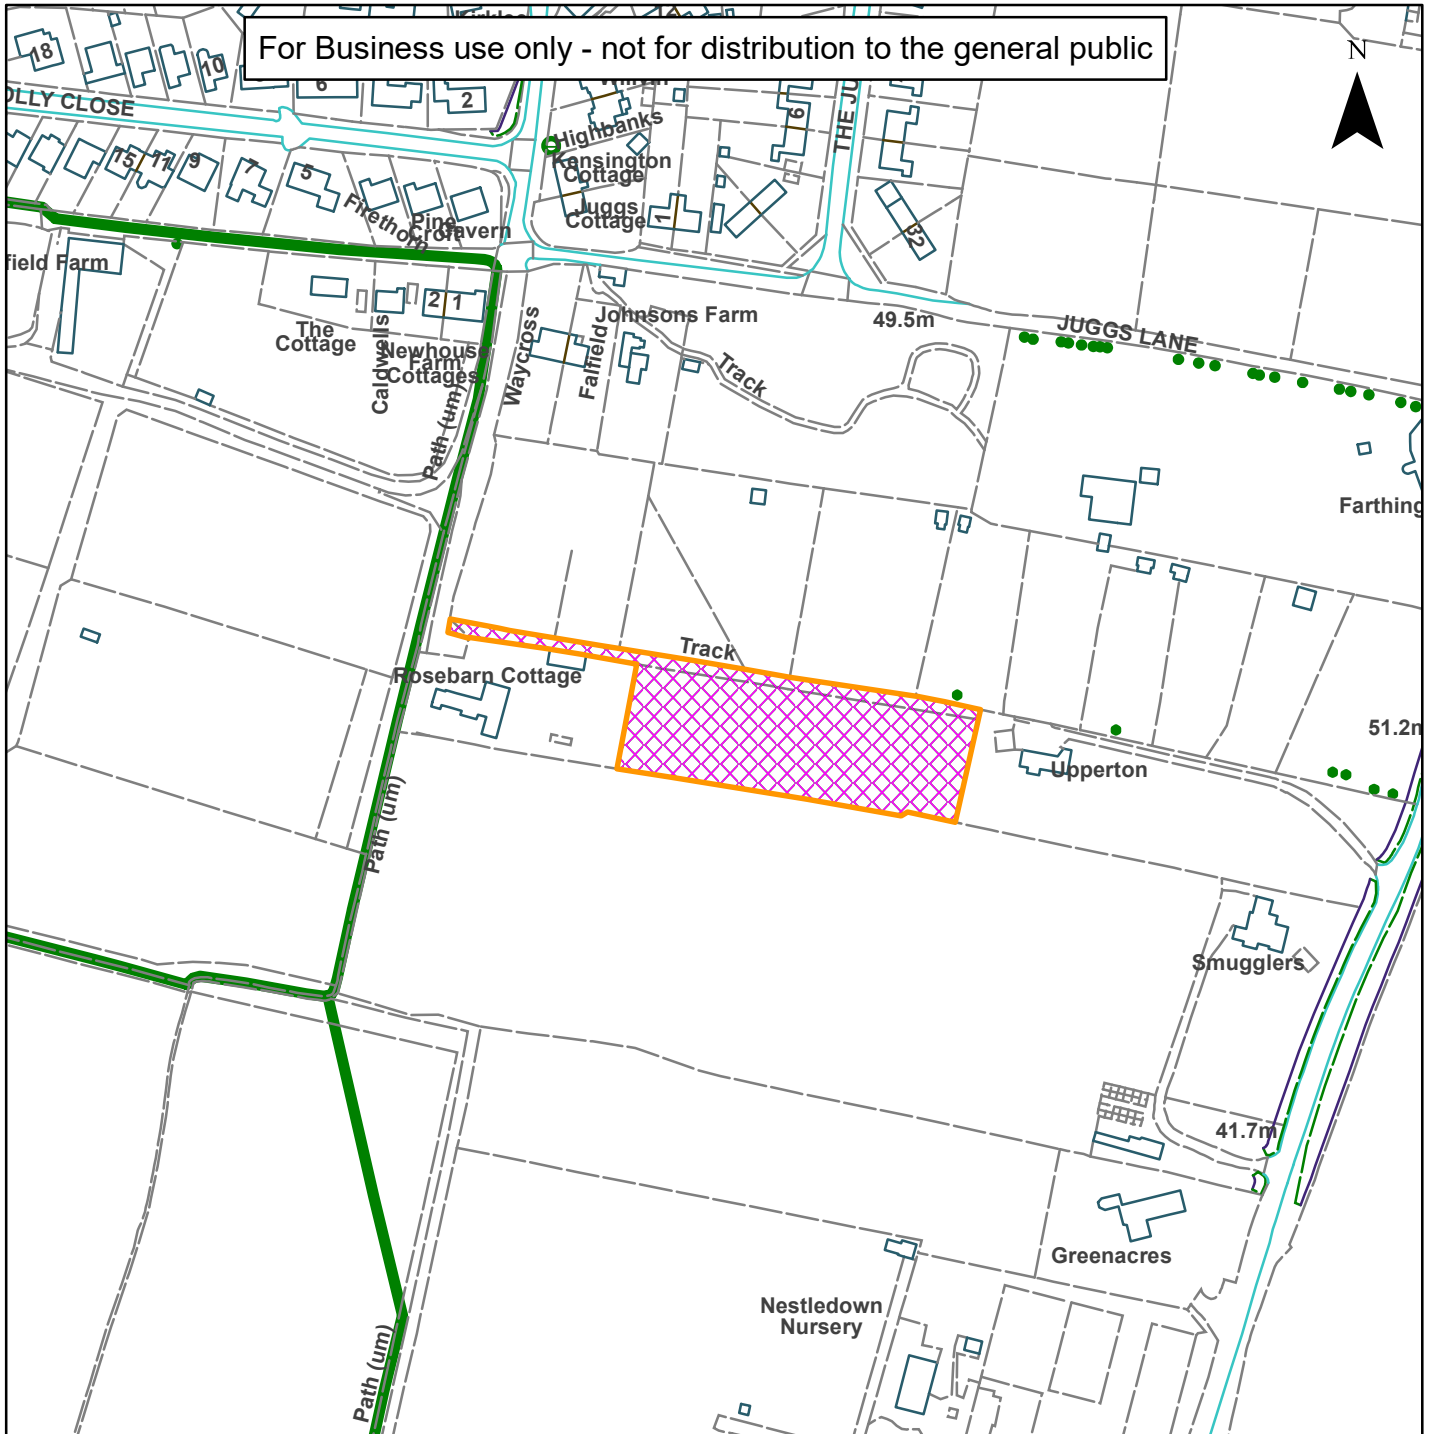

## Horsham District Council

Rosebarn Cottage, Church Street, West Chilington

For Business use only - not for distribution to the general public

Scale: 1:2,500

Reproduced by permission of Ordnance Survey map on behalf of HMSO. © Crown copyright and database rights (2019). Ordnance Survey Licence.100023865