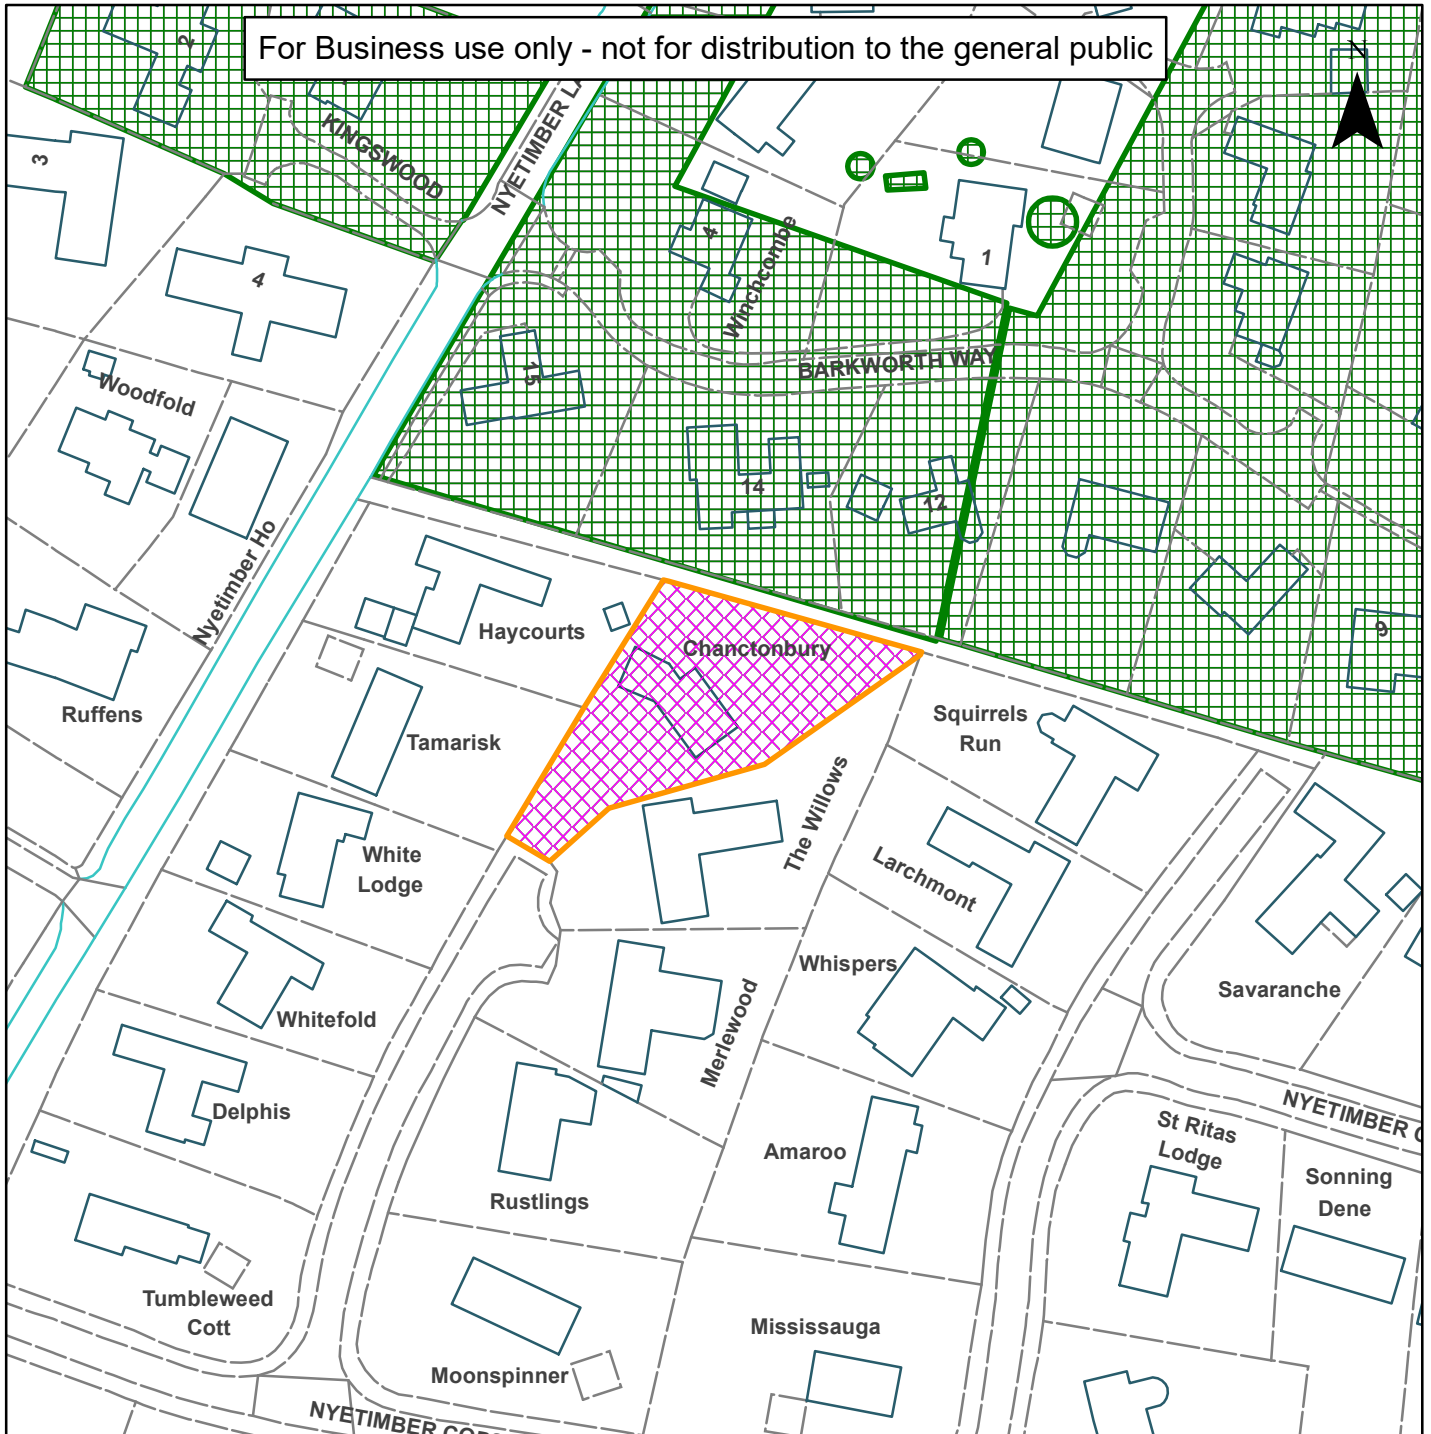

14) DC/20/1024

Horsham District Council

Chanctonbury, Nyetimber Copse, West Chiltington, Pulborough

For Business use only - not for distribution to the general public

Scale: 1:1,250

Reproduced by permission of Ordnance Survey map on behalf of HMSO. © Crown copyright and database rights (2019). Ordnance Survey Licence.100023865