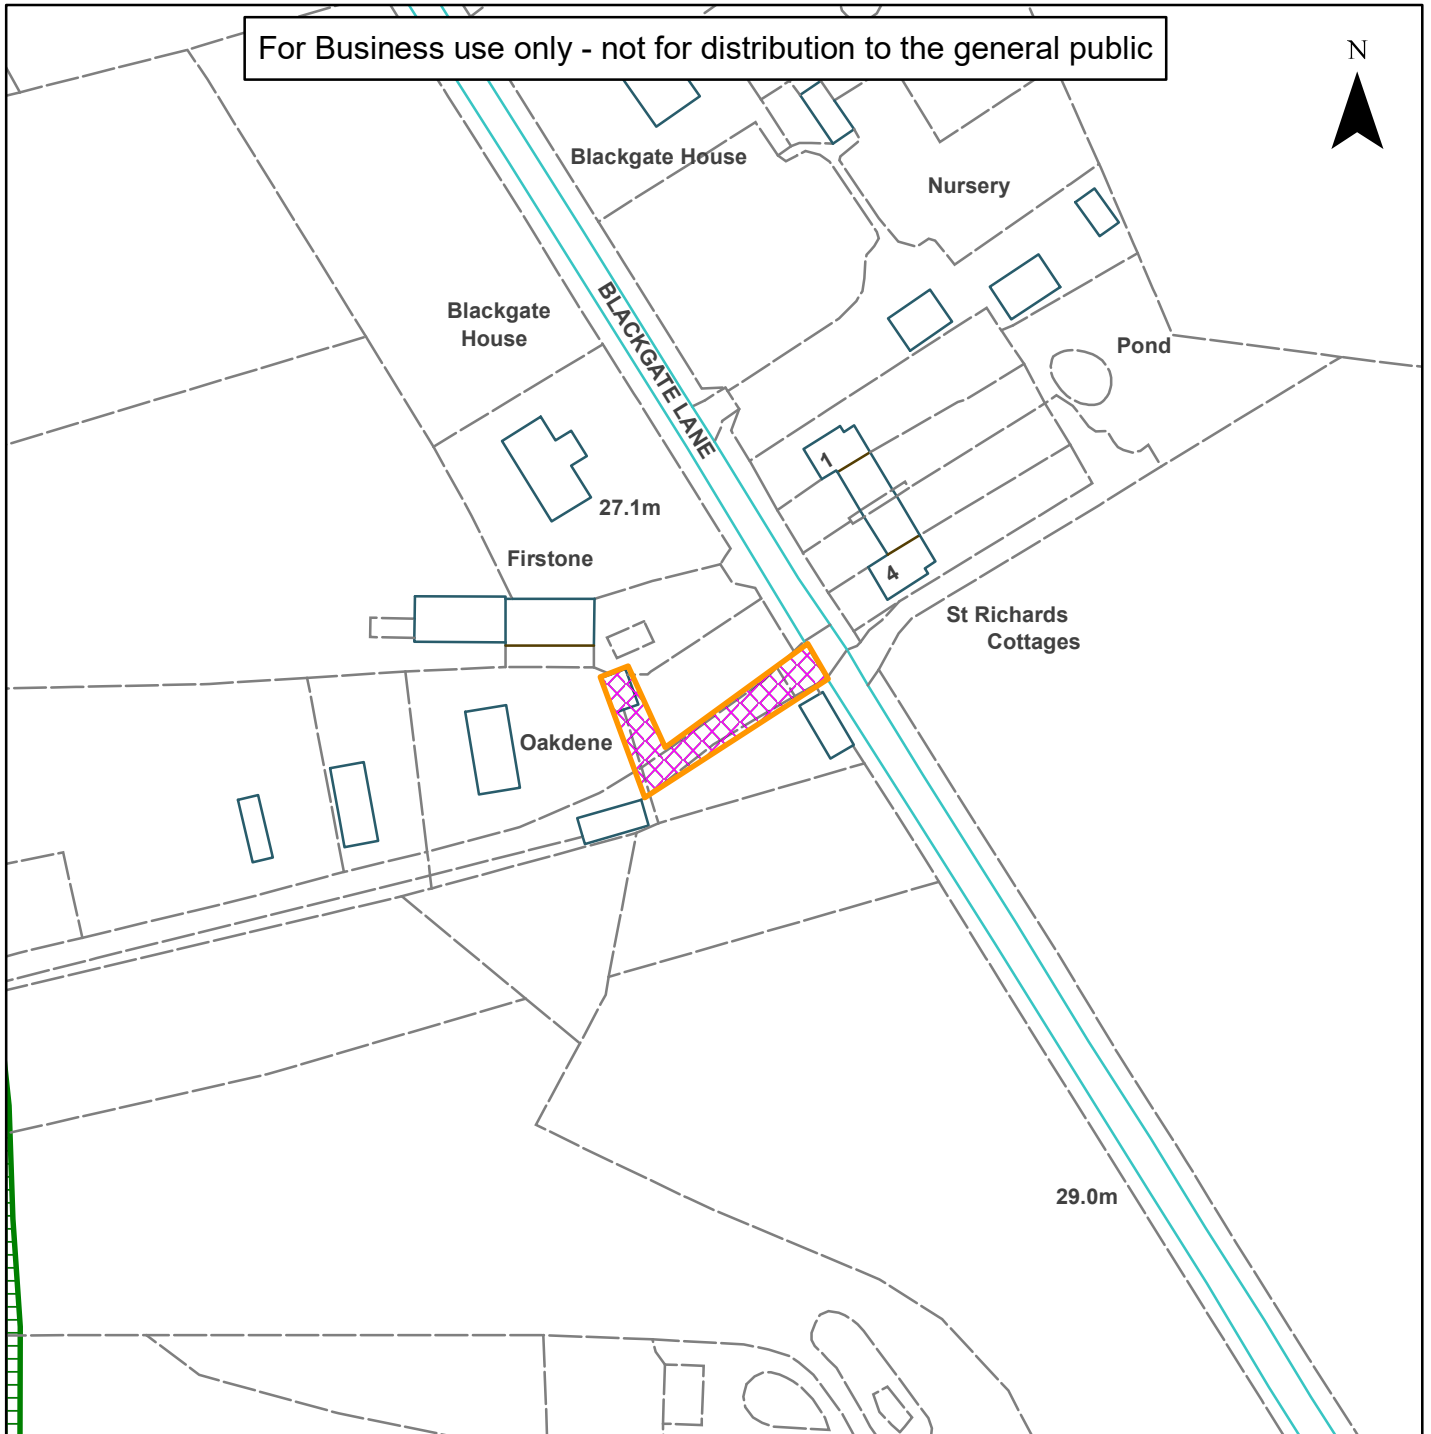

13) DC/20/0699

Horsham District Council

Oakdene, Blackgate Lane, Pulborough

For Business use only - not for distribution to the general public

N

Scale: 1:1,250

Reproduced by permission of Ordnance Survey map on behalf of HMSO. © Crown copyright and database rights (2019). Ordnance Survey Licence.100023865