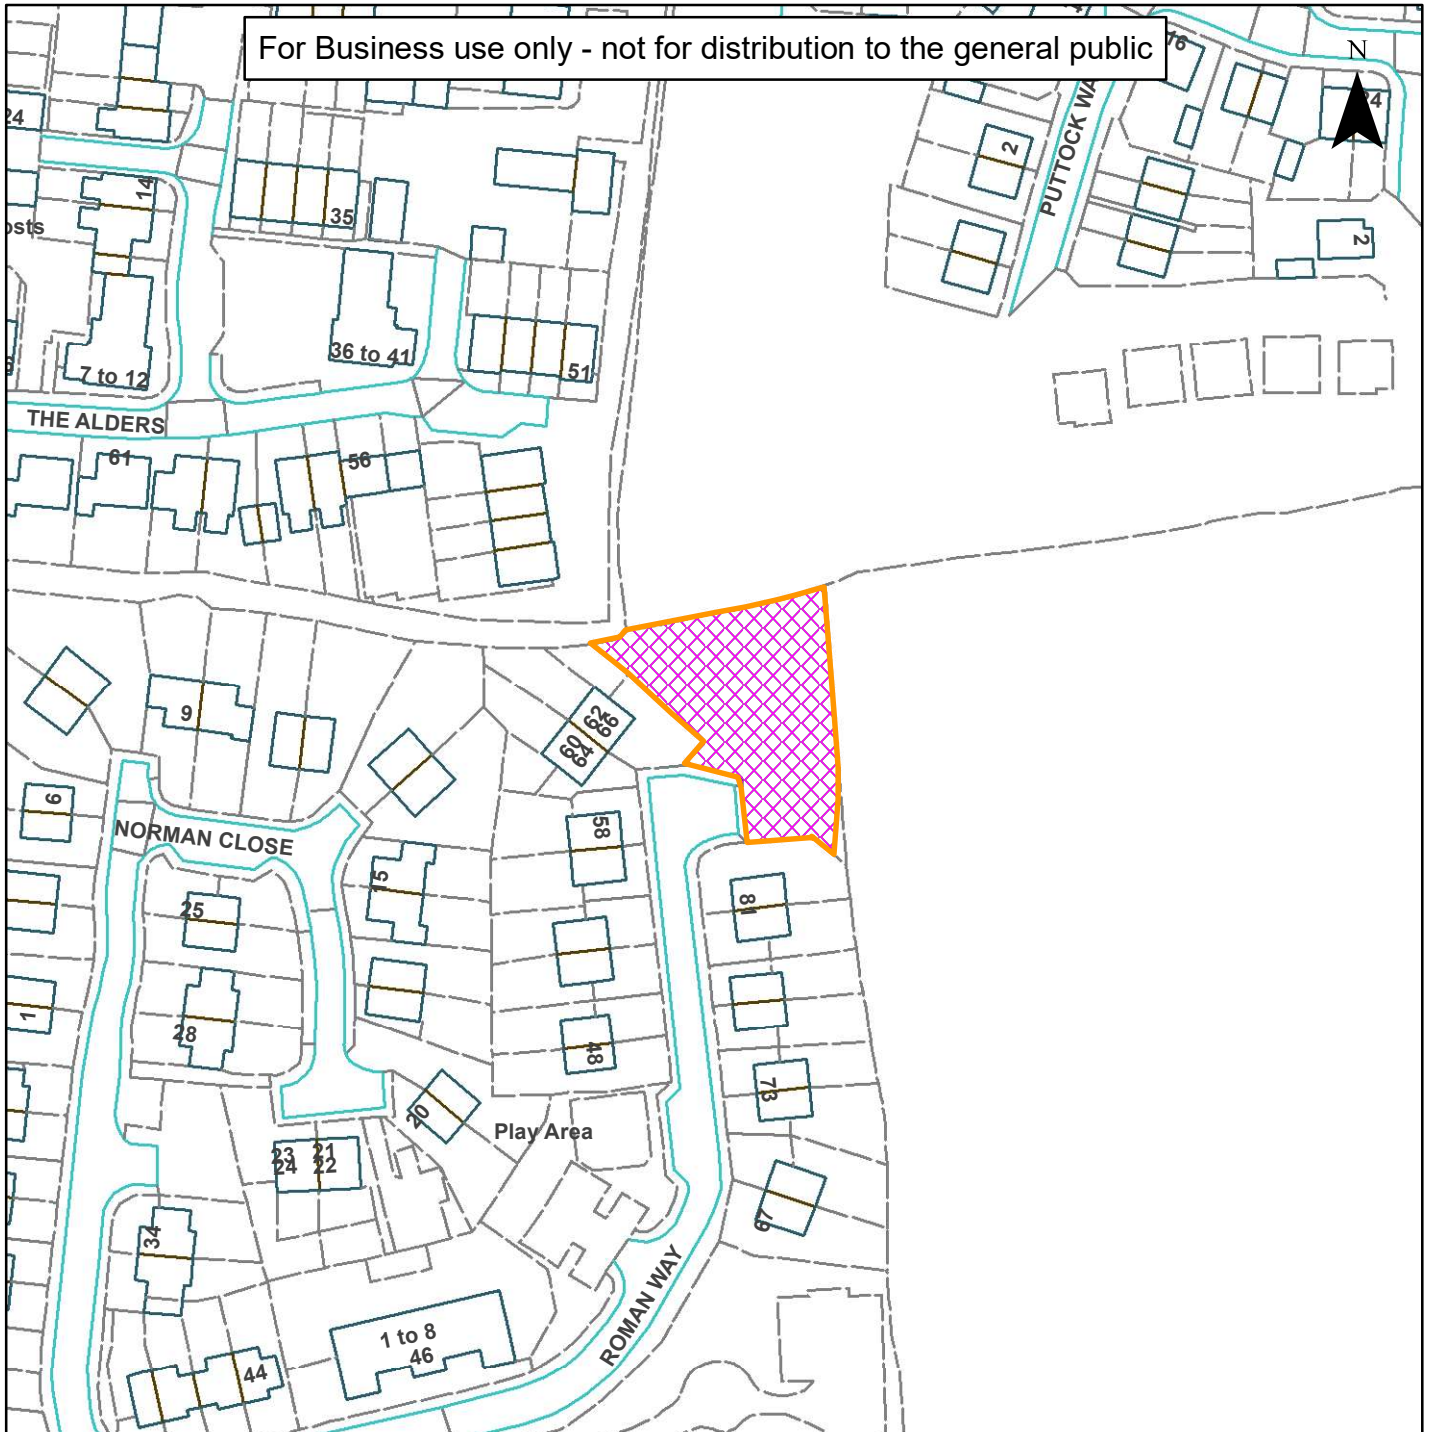

10) DC/19/2396

Horsham District Council

Land adjacent to 81 Roman Way, Billingshurst

For Business use only - not for distribution to the general public

Scale: 1:1,250

Reproduced by permission of Ordnance Survey map on behalf of HMSO. © Crown copyright and database rights (2019). Ordnance Survey Licence.100023865