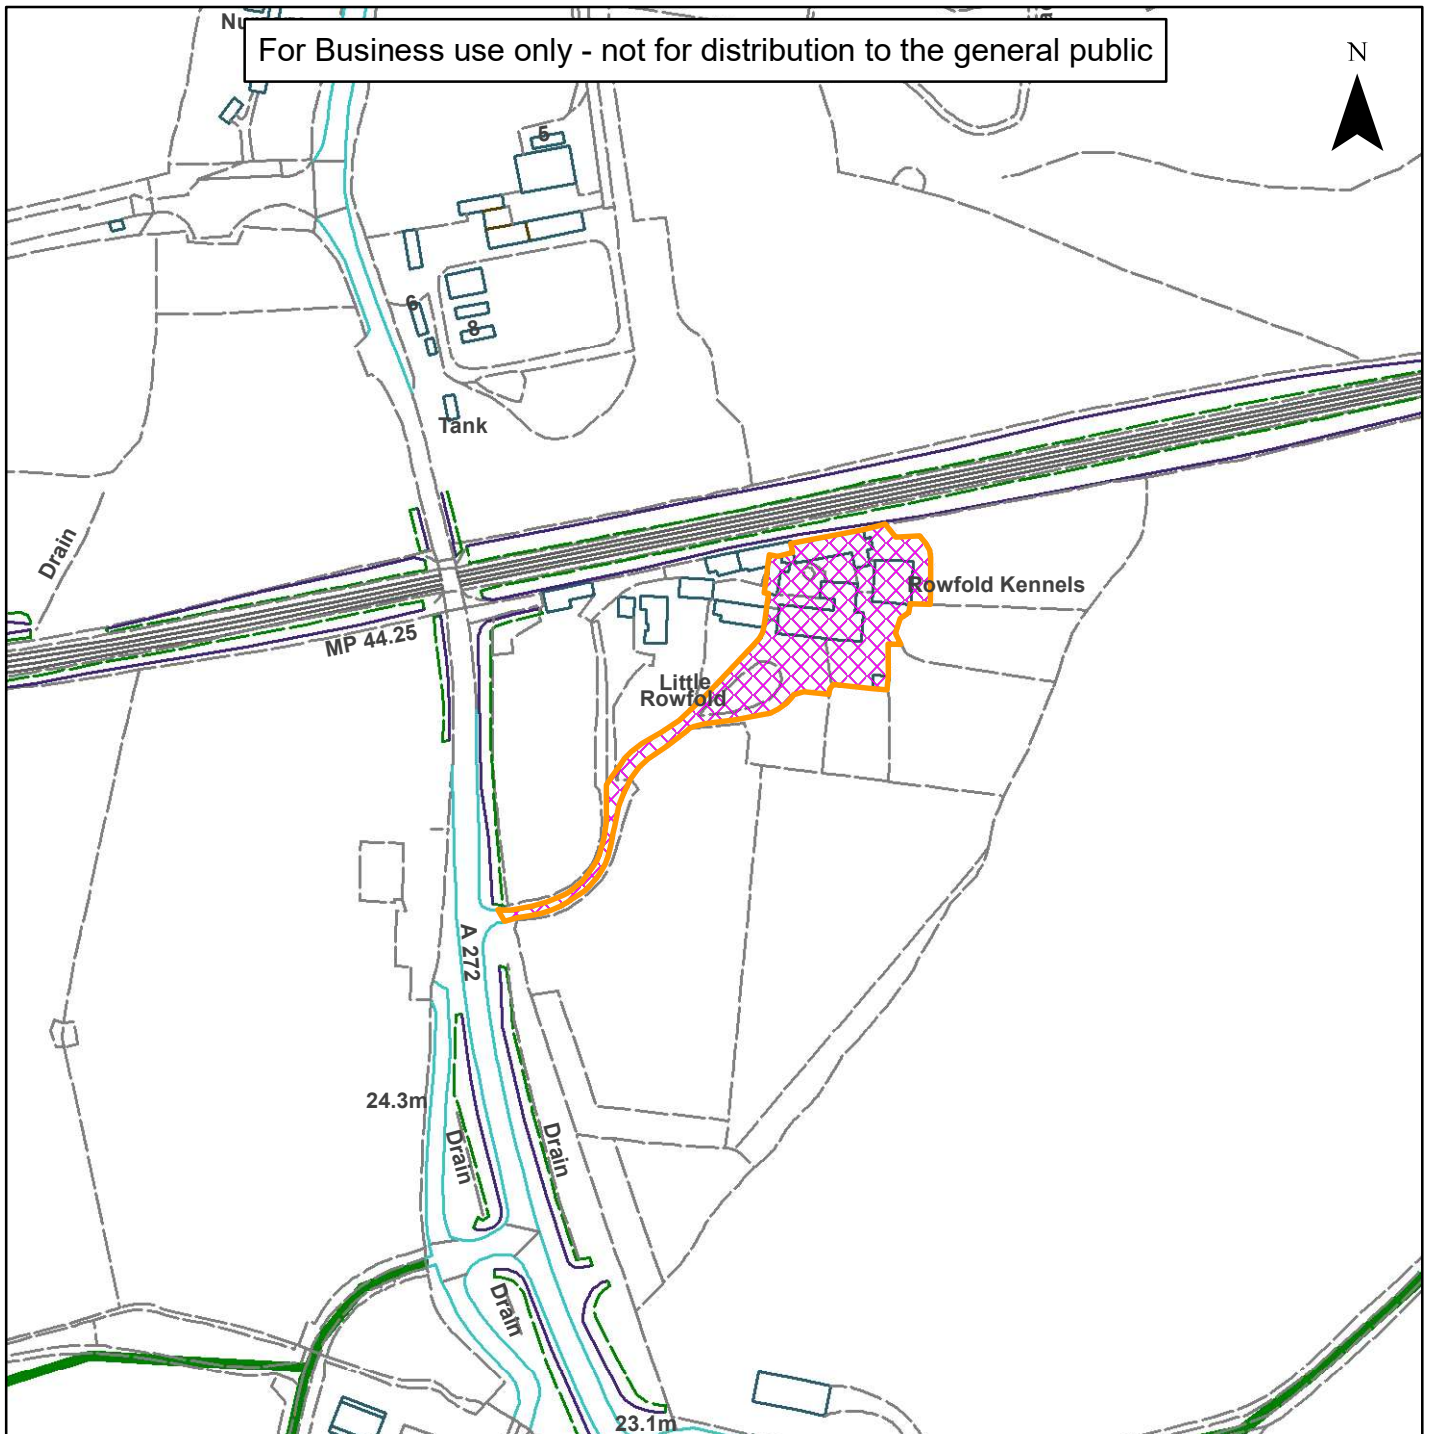

09) DC/19/1870

**Horsham
District
Council**

Rowfold Kennels, Billingshurst

For Business use only - not for distribution to the general public

N

Scale: 1:2,500

Reproduced by permission of Ordnance Survey map on behalf of HMSO. © Crown copyright and database rights (2019). Ordnance Survey Licence.100023865