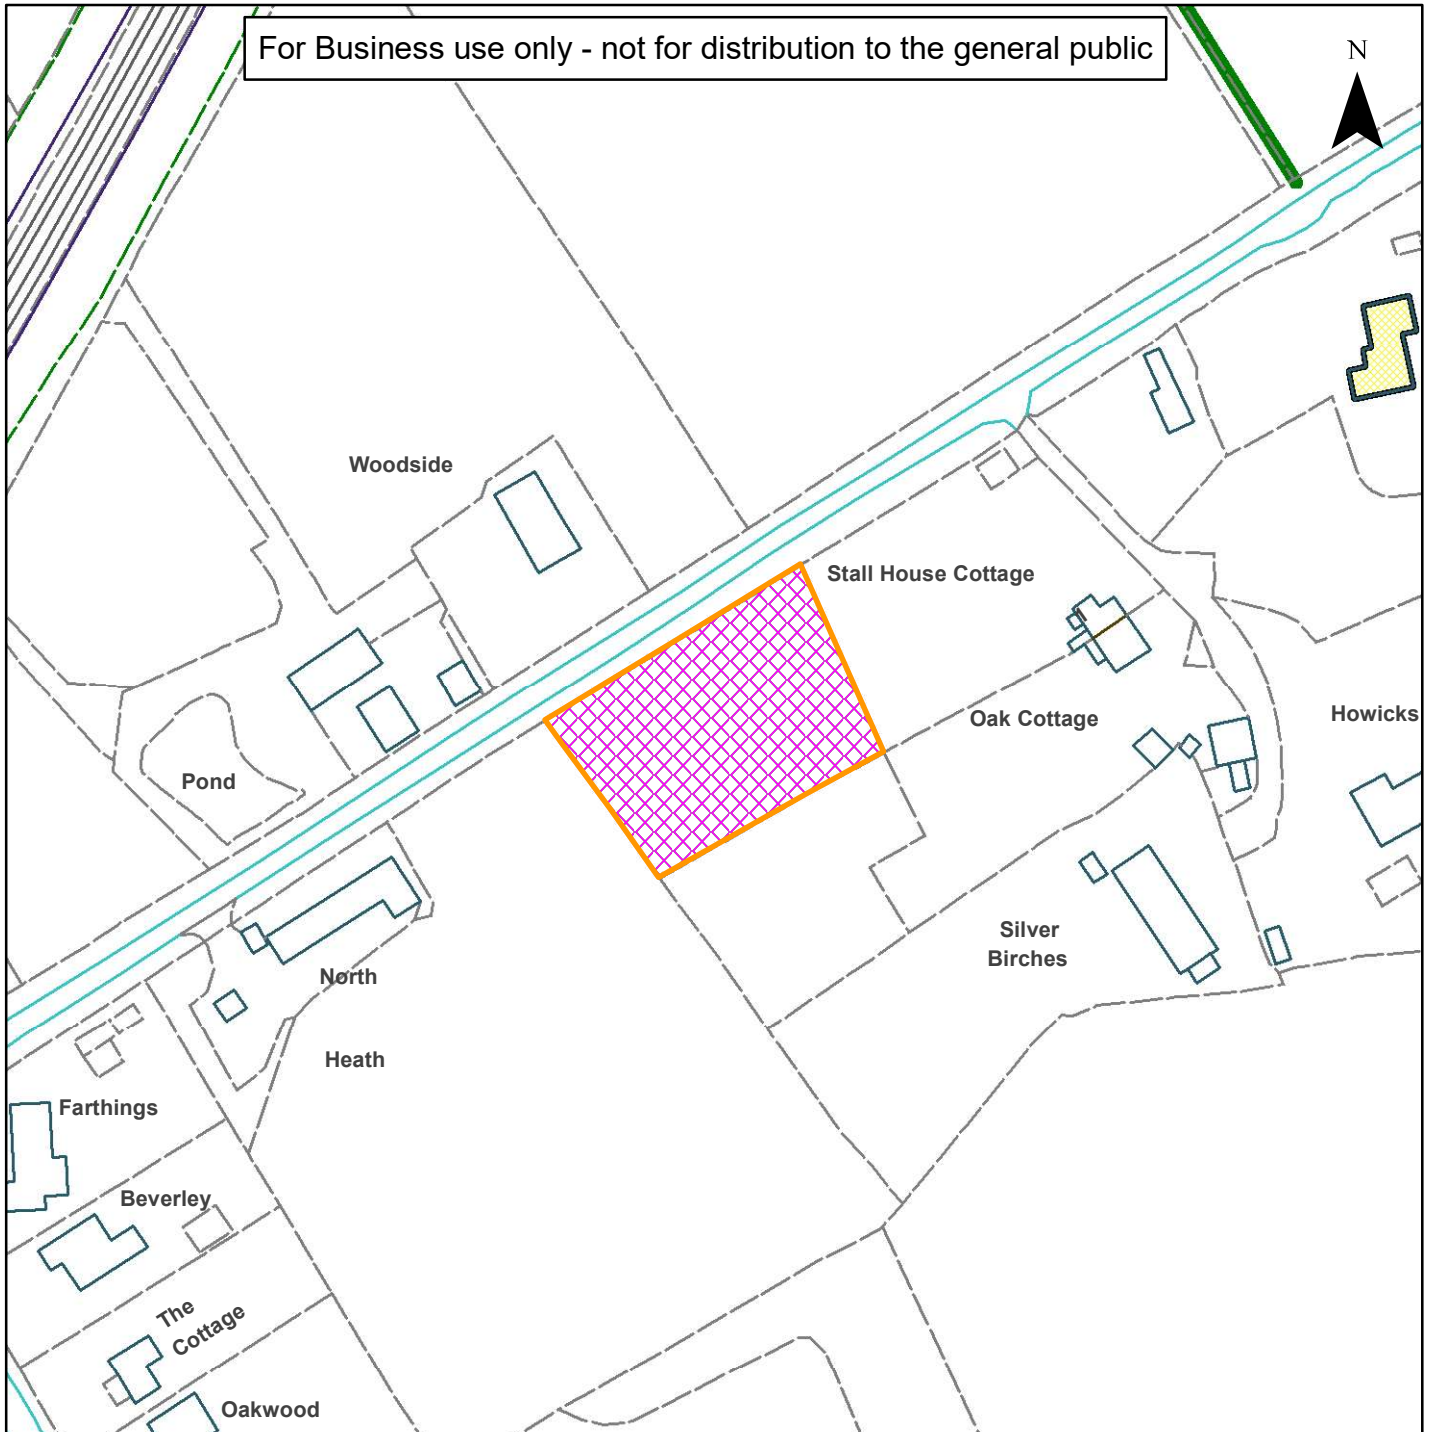

08) DC/20/0411

Horsham  
District  
Council

Roseacre Stall House Lane North Heath

For Business use only - not for distribution to the general public

**Scale:** 1:1,250

Reproduced by permission of Ordnance Survey map on behalf of HMSO. © Crown copyright and database rights (2019). Ordnance Survey Licence.100023865