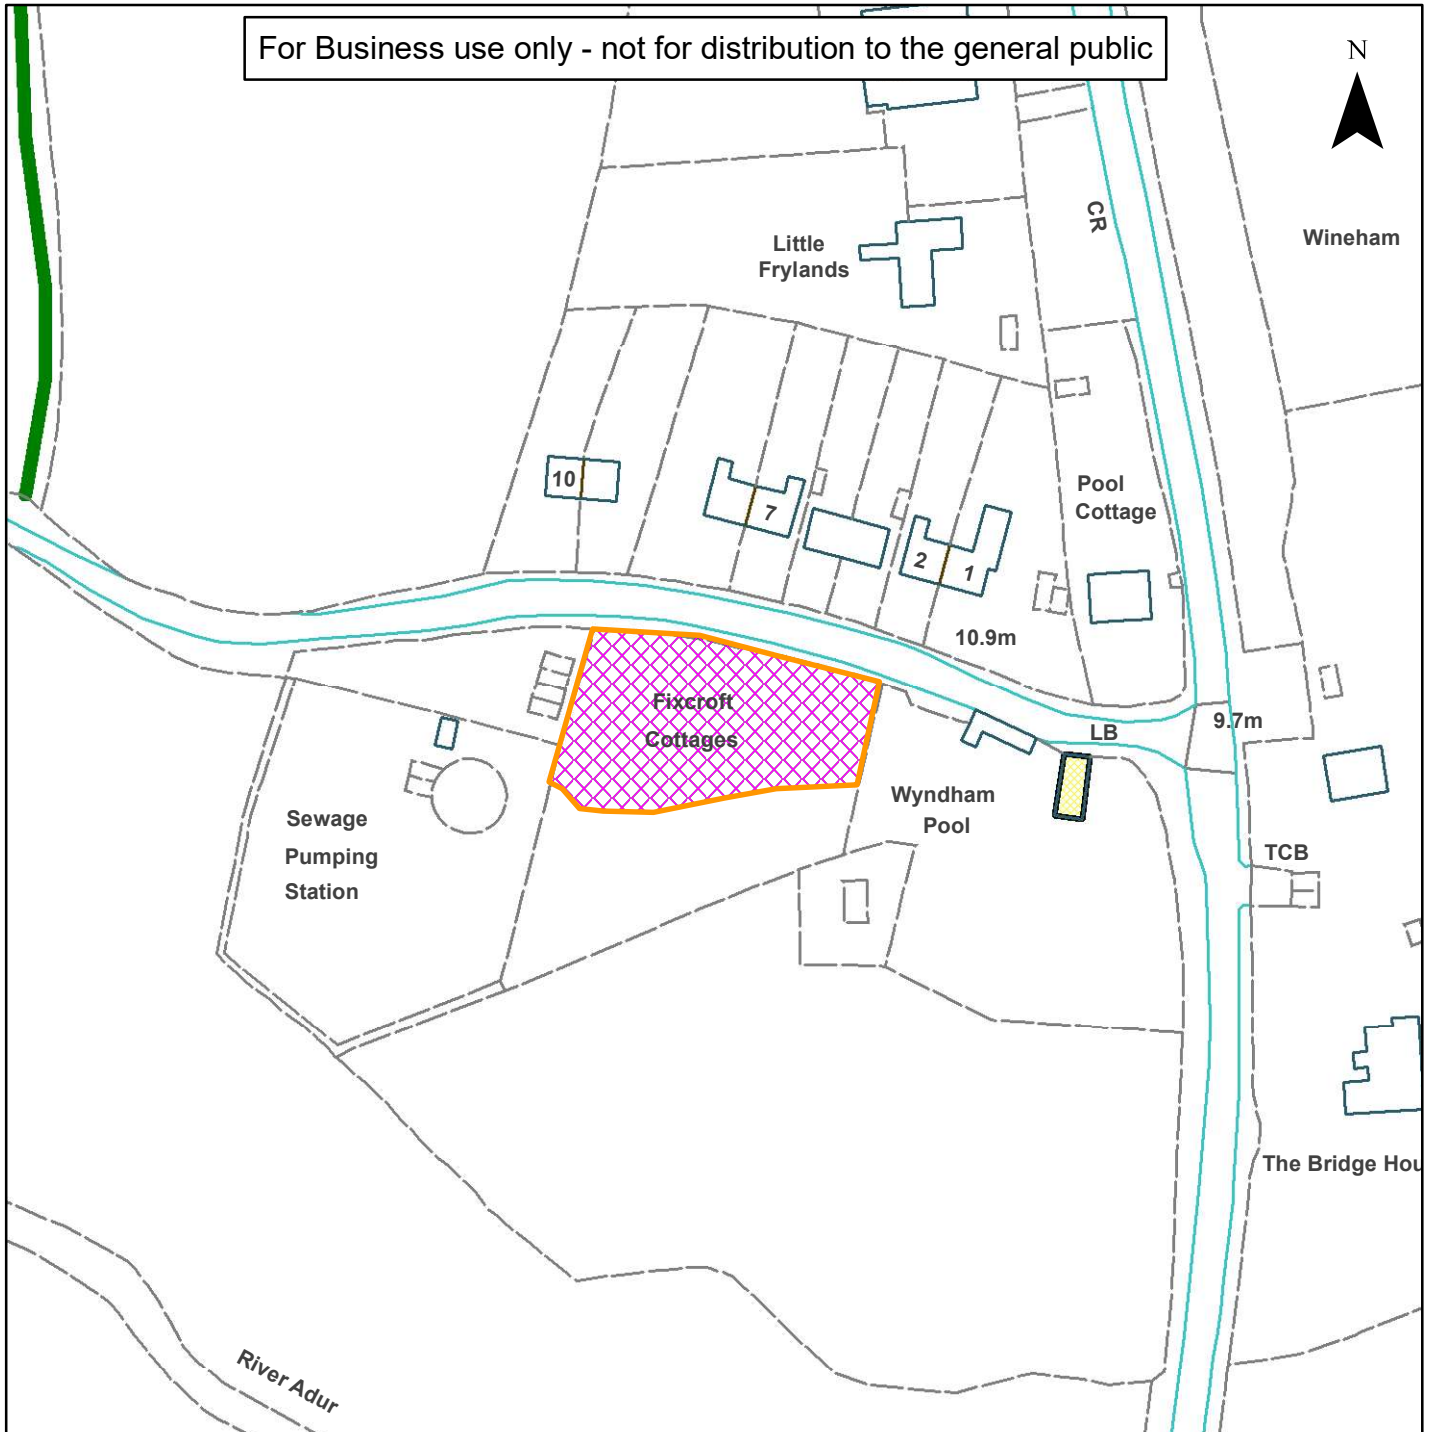

07) DC/20/0386

Horsham  
District  
Council

Wyndham Pool, Fryands Lane, Wineham

For Business use only - not for distribution to the general public

Scale: 1:1,250

Reproduced by permission of Ordnance Survey map on behalf of HMSO. © Crown copyright and database rights (2019). Ordnance Survey Licence.100023865