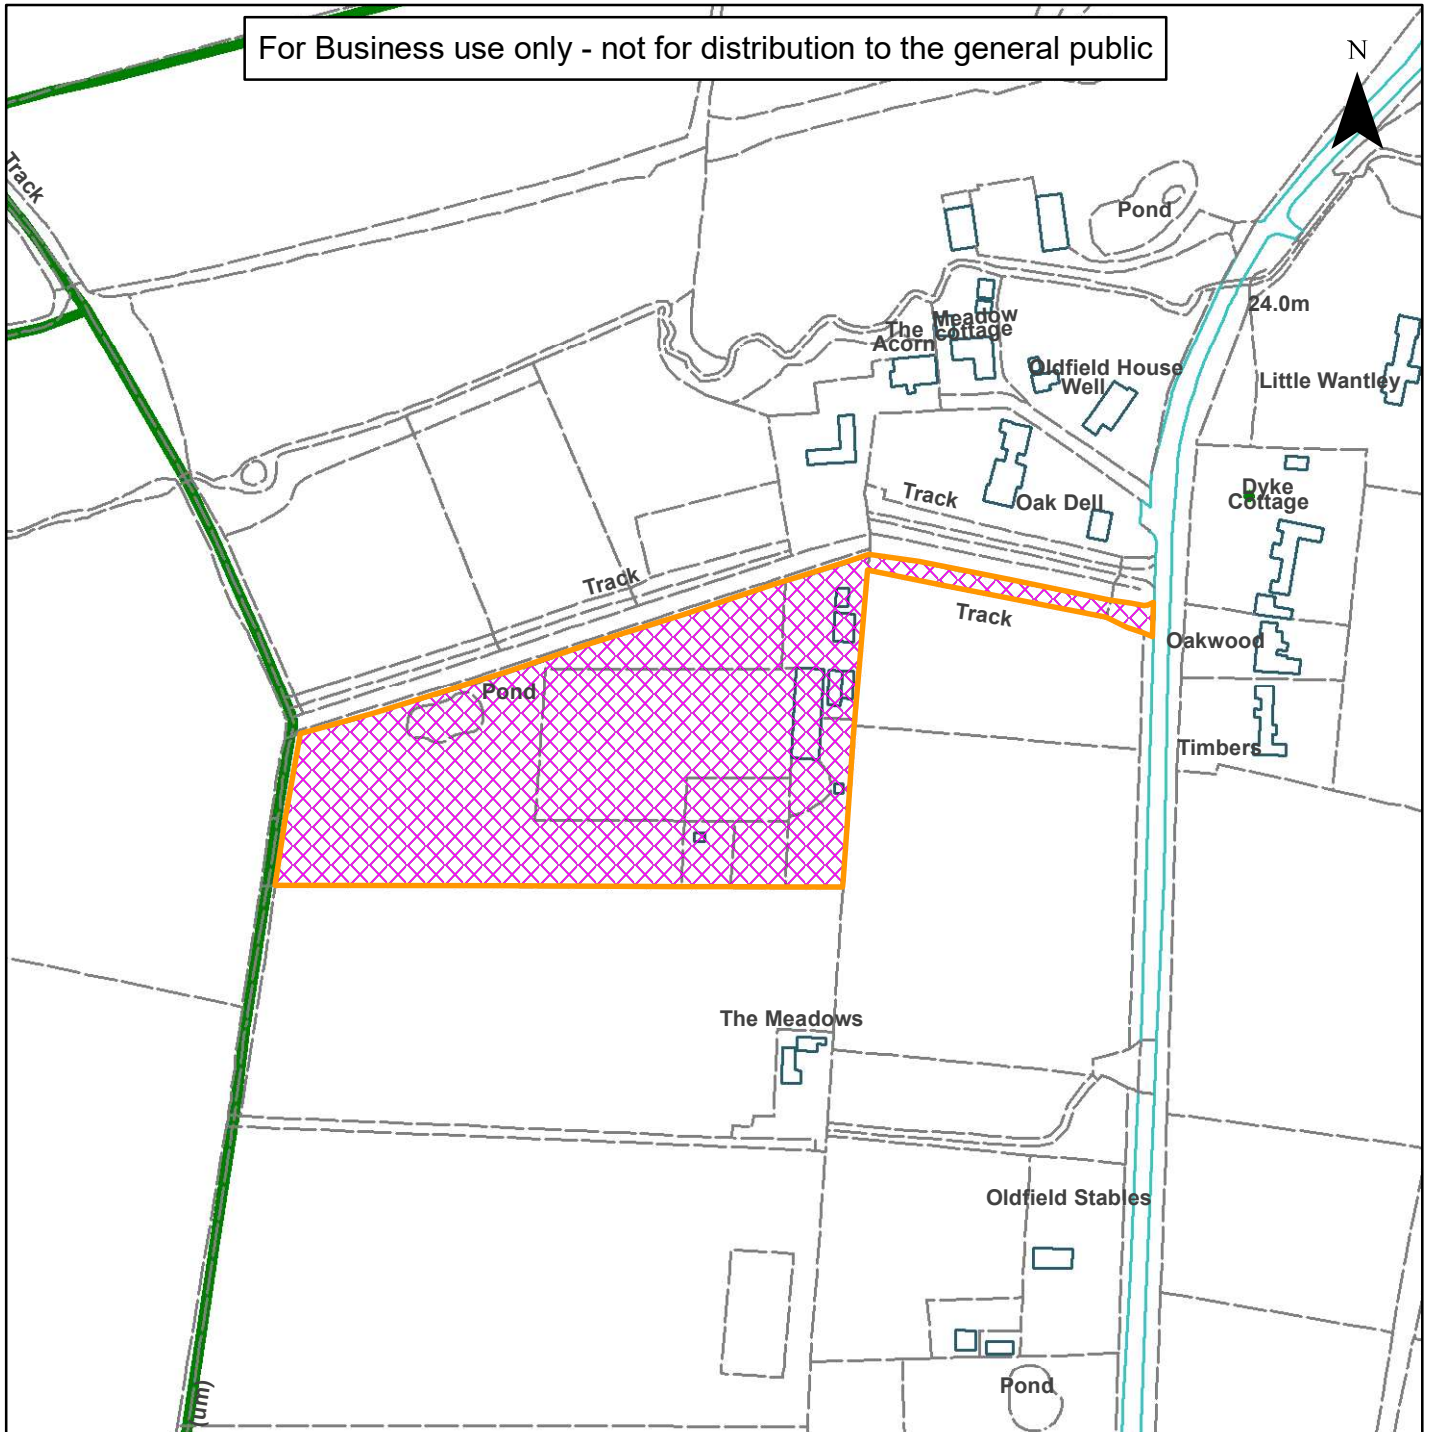

07) DC/18/2402

Ryecroft Nursery, Fryern Road, Storrington

Horsham District Council

For Business use only - not for distribution to the general public

Scale: 1:2,500

Reproduced by permission of Ordnance Survey map on behalf of HMSO. © Crown copyright and database rights (2019). Ordnance Survey Licence.100023865