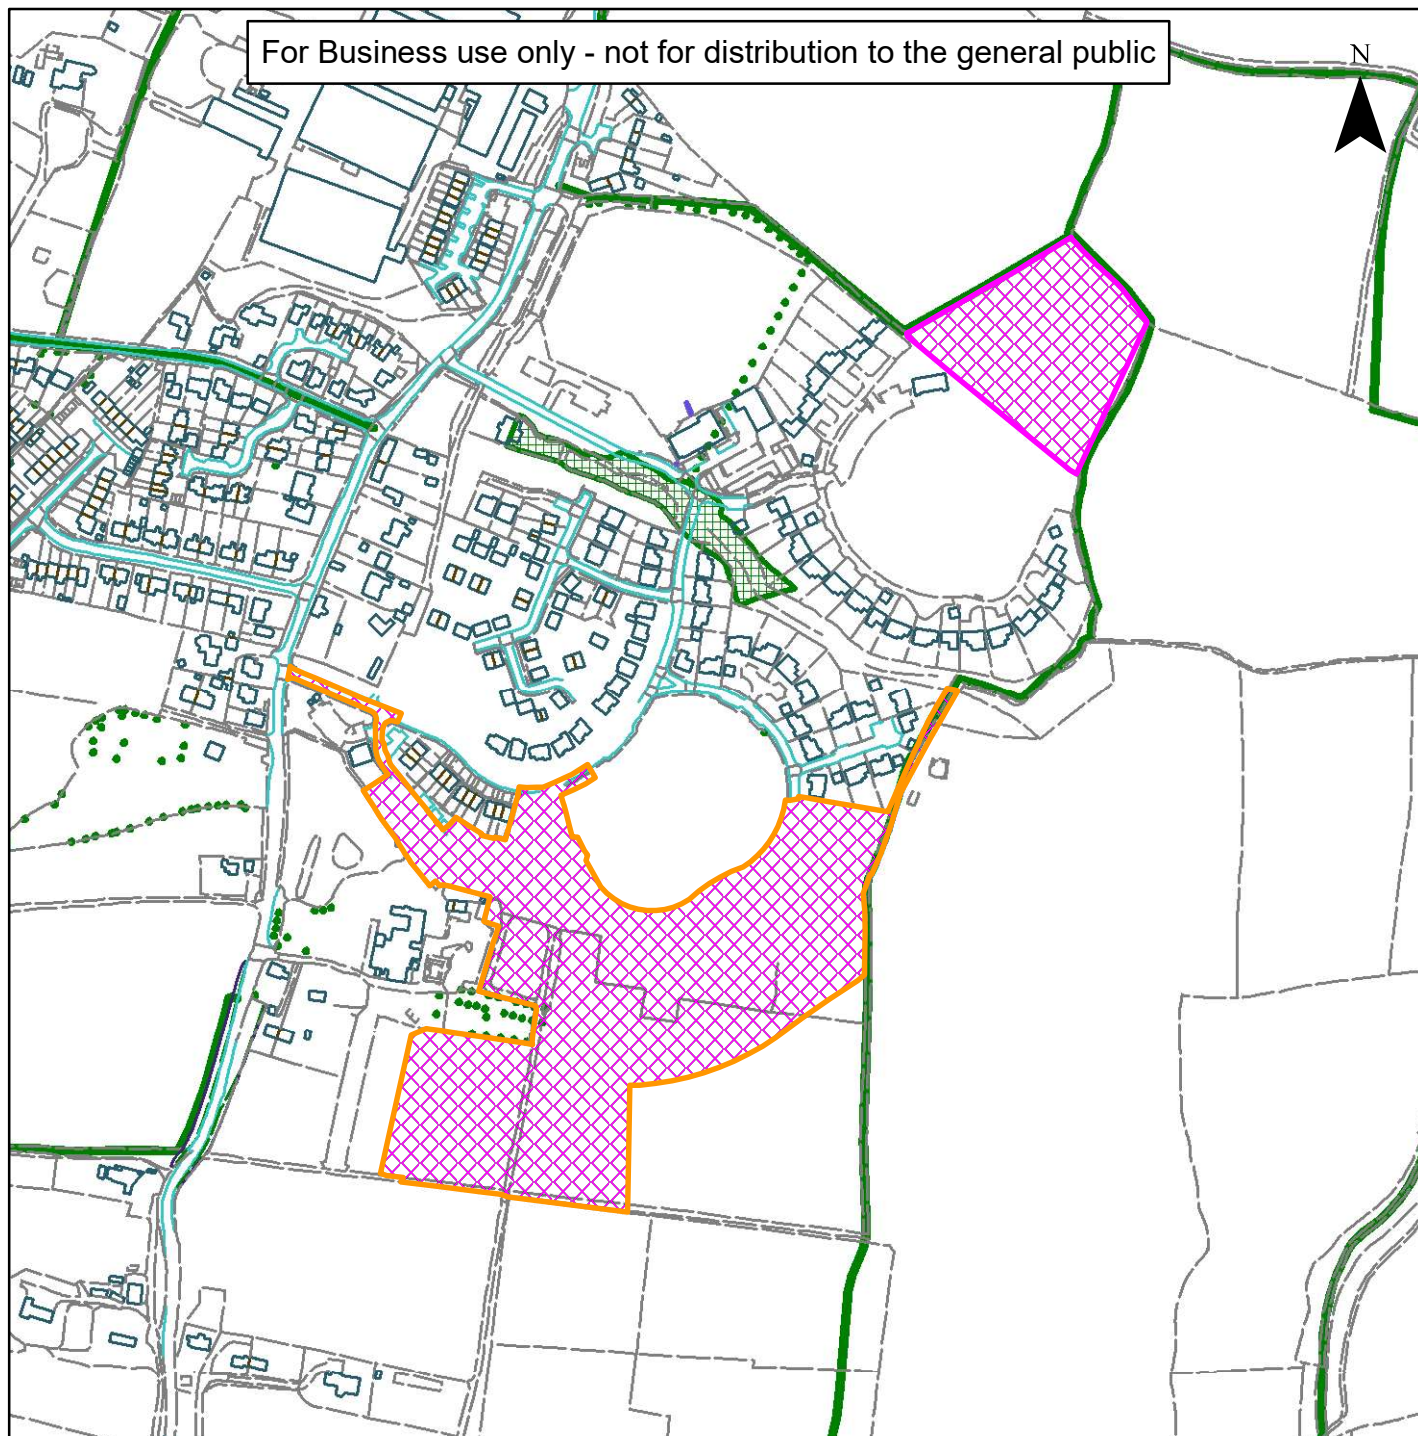

# 06) DC/19/1707

## Horsham District Council

Abingworth Nurseries, Storrington Road, Thakeham

For Business use only - not for distribution to the general public

**Scale:** 1:5,000

Reproduced by permission of Ordnance Survey map on behalf of HMSO. © Crown copyright and database rights (2019). Ordnance Survey Licence.100023865