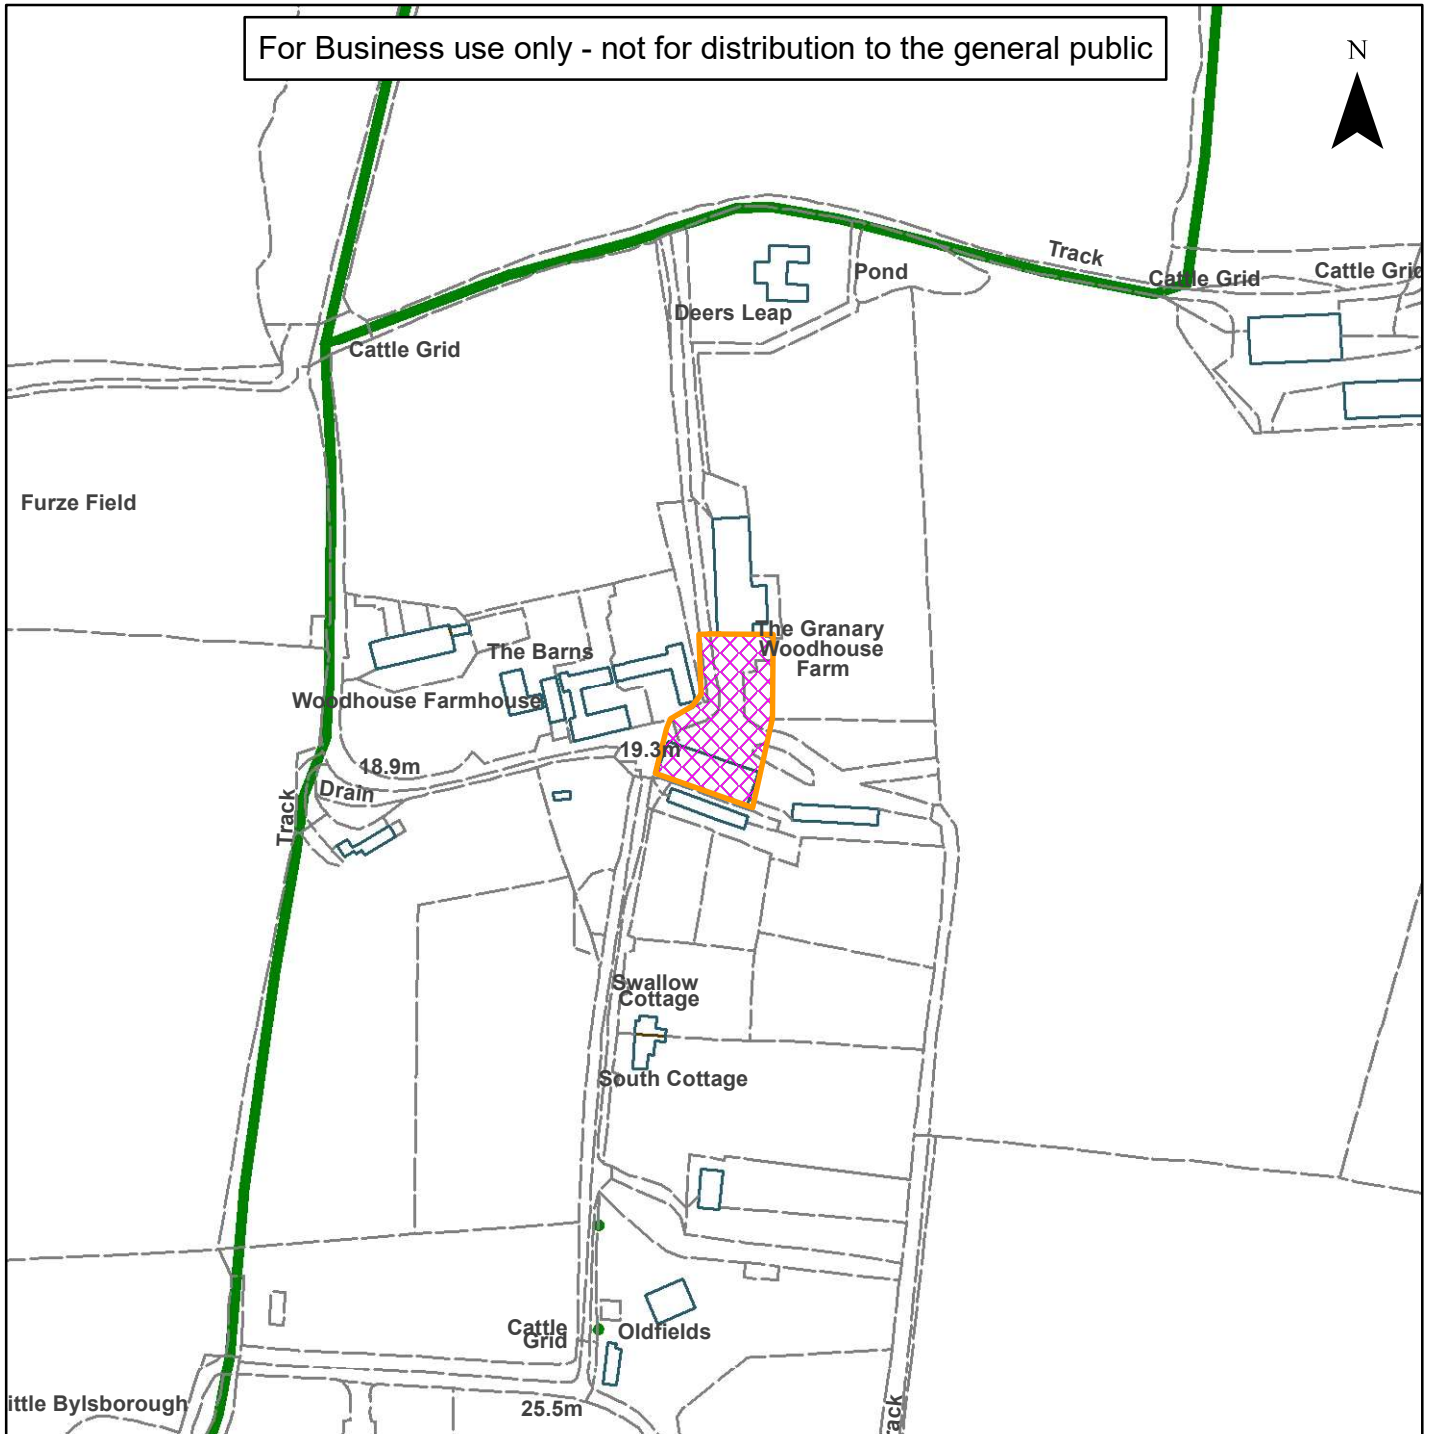

08) DC/19/2128

Horsham District Council

Woodhouse Farm, Wheatsheaf Road, Woodmancote

For Business use only - not for distribution to the general public

Scale: 1:2,500

Reproduced by permission of Ordnance Survey map on behalf of HMSO. © Crown copyright and database rights (2019). Ordnance Survey Licence.100023865