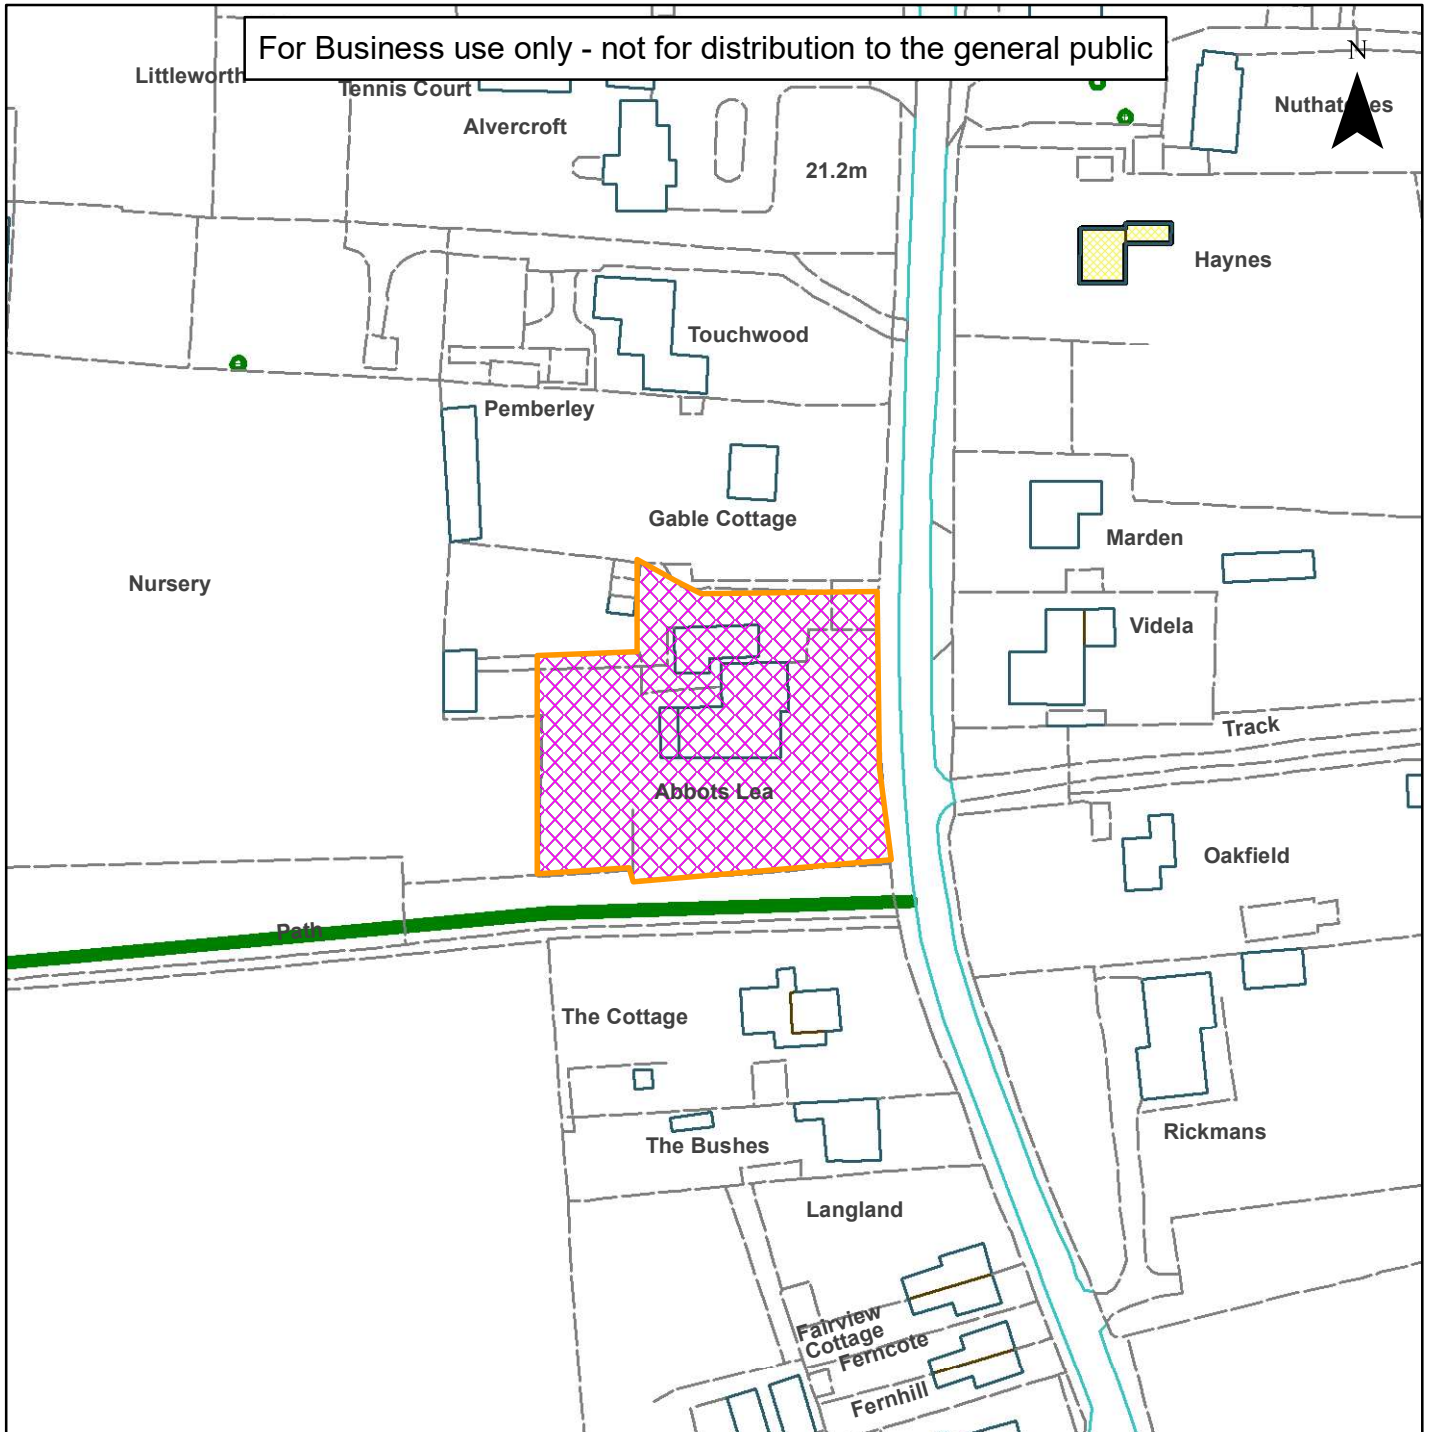

06) DC/19/0908

Horsham District Council

Abbots Lea, Littleworth Lane, Partridge Green

Scale: 1:1,250

Reproduced by permission of Ordnance Survey map on behalf of HMSO. © Crown copyright and database rights (2019). Ordnance Survey Licence.100023865