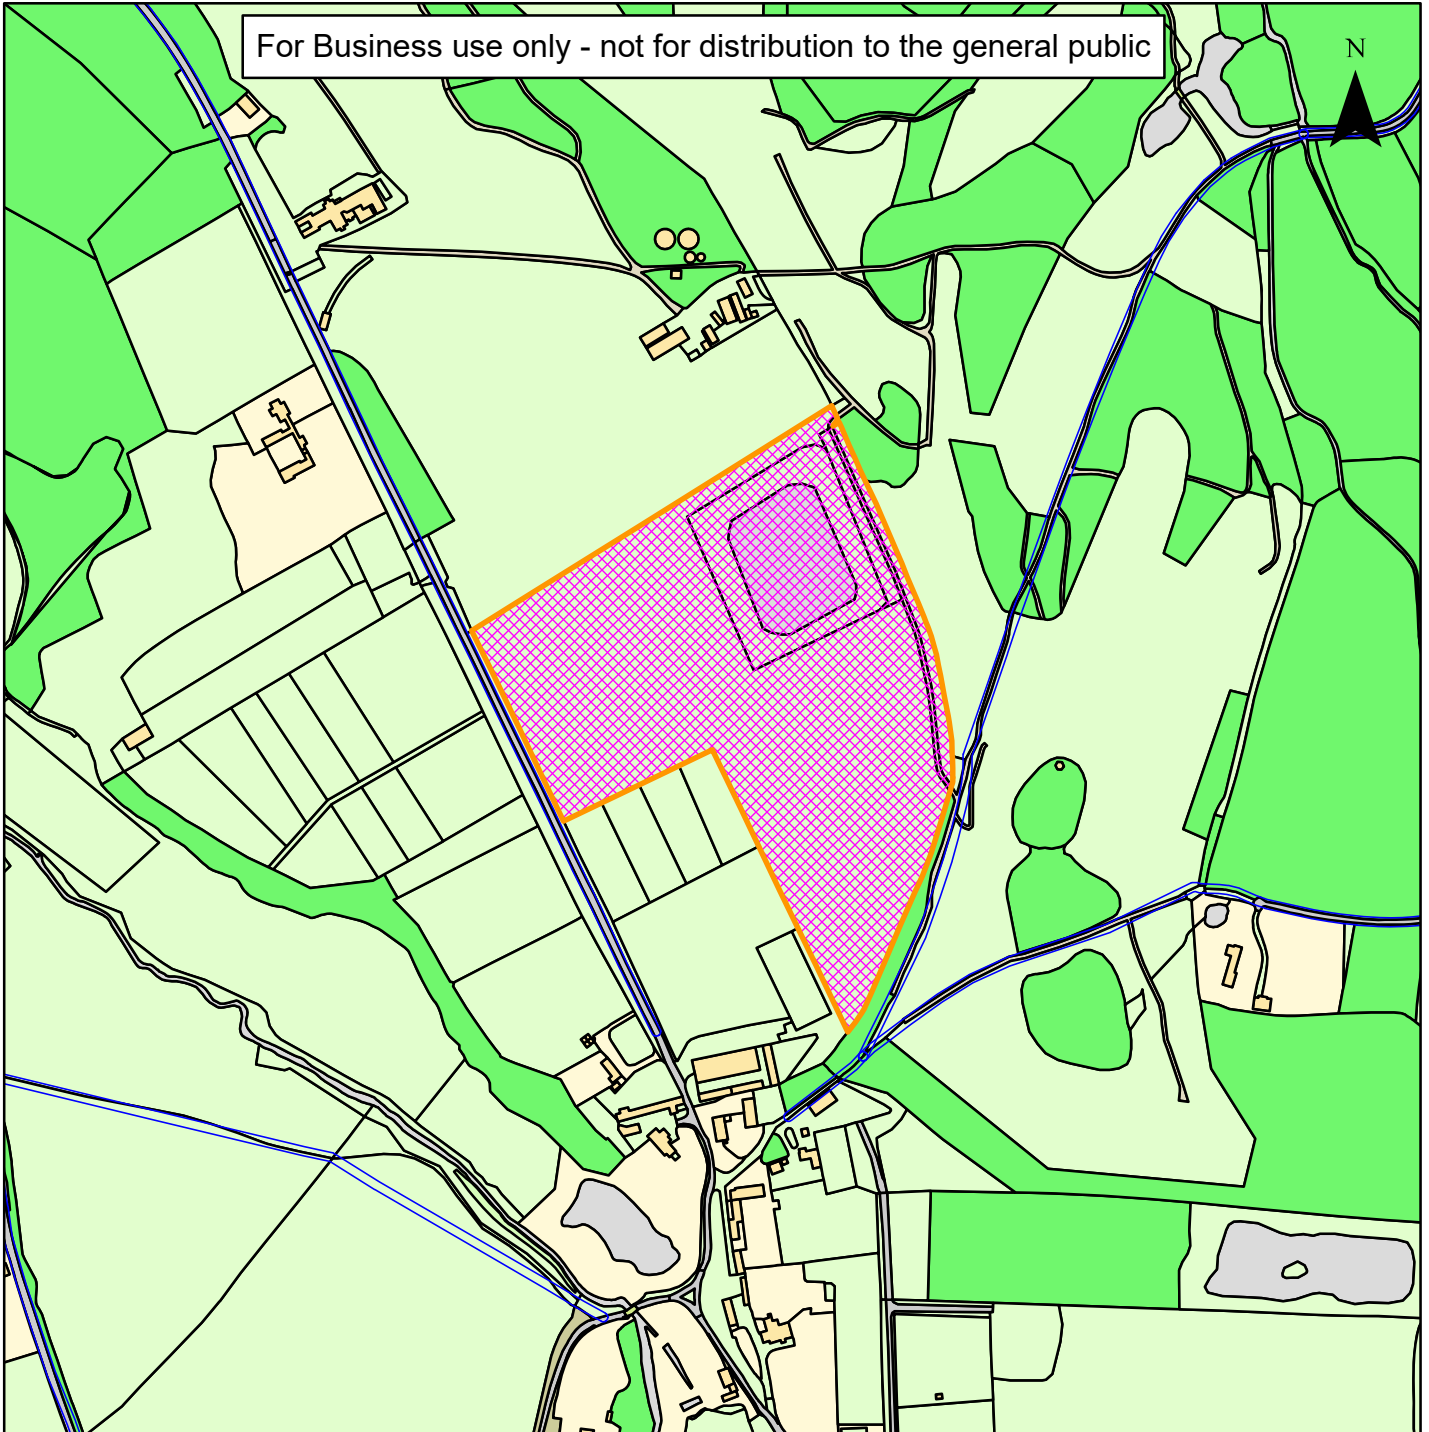

# 12) SDNP/18/05914/FUL

**Horsham  
District  
Council**

West Sussex Golf Club Golf Club Lane Wiggonholt RH20 2EN

For Business use only - not for distribution to the general public

**Scale:** 1:5,000

Reproduced by permission of Ordnance Survey map on behalf of HMSO. © Crown copyright and database rights (2019). Ordnance Survey Licence.100023865