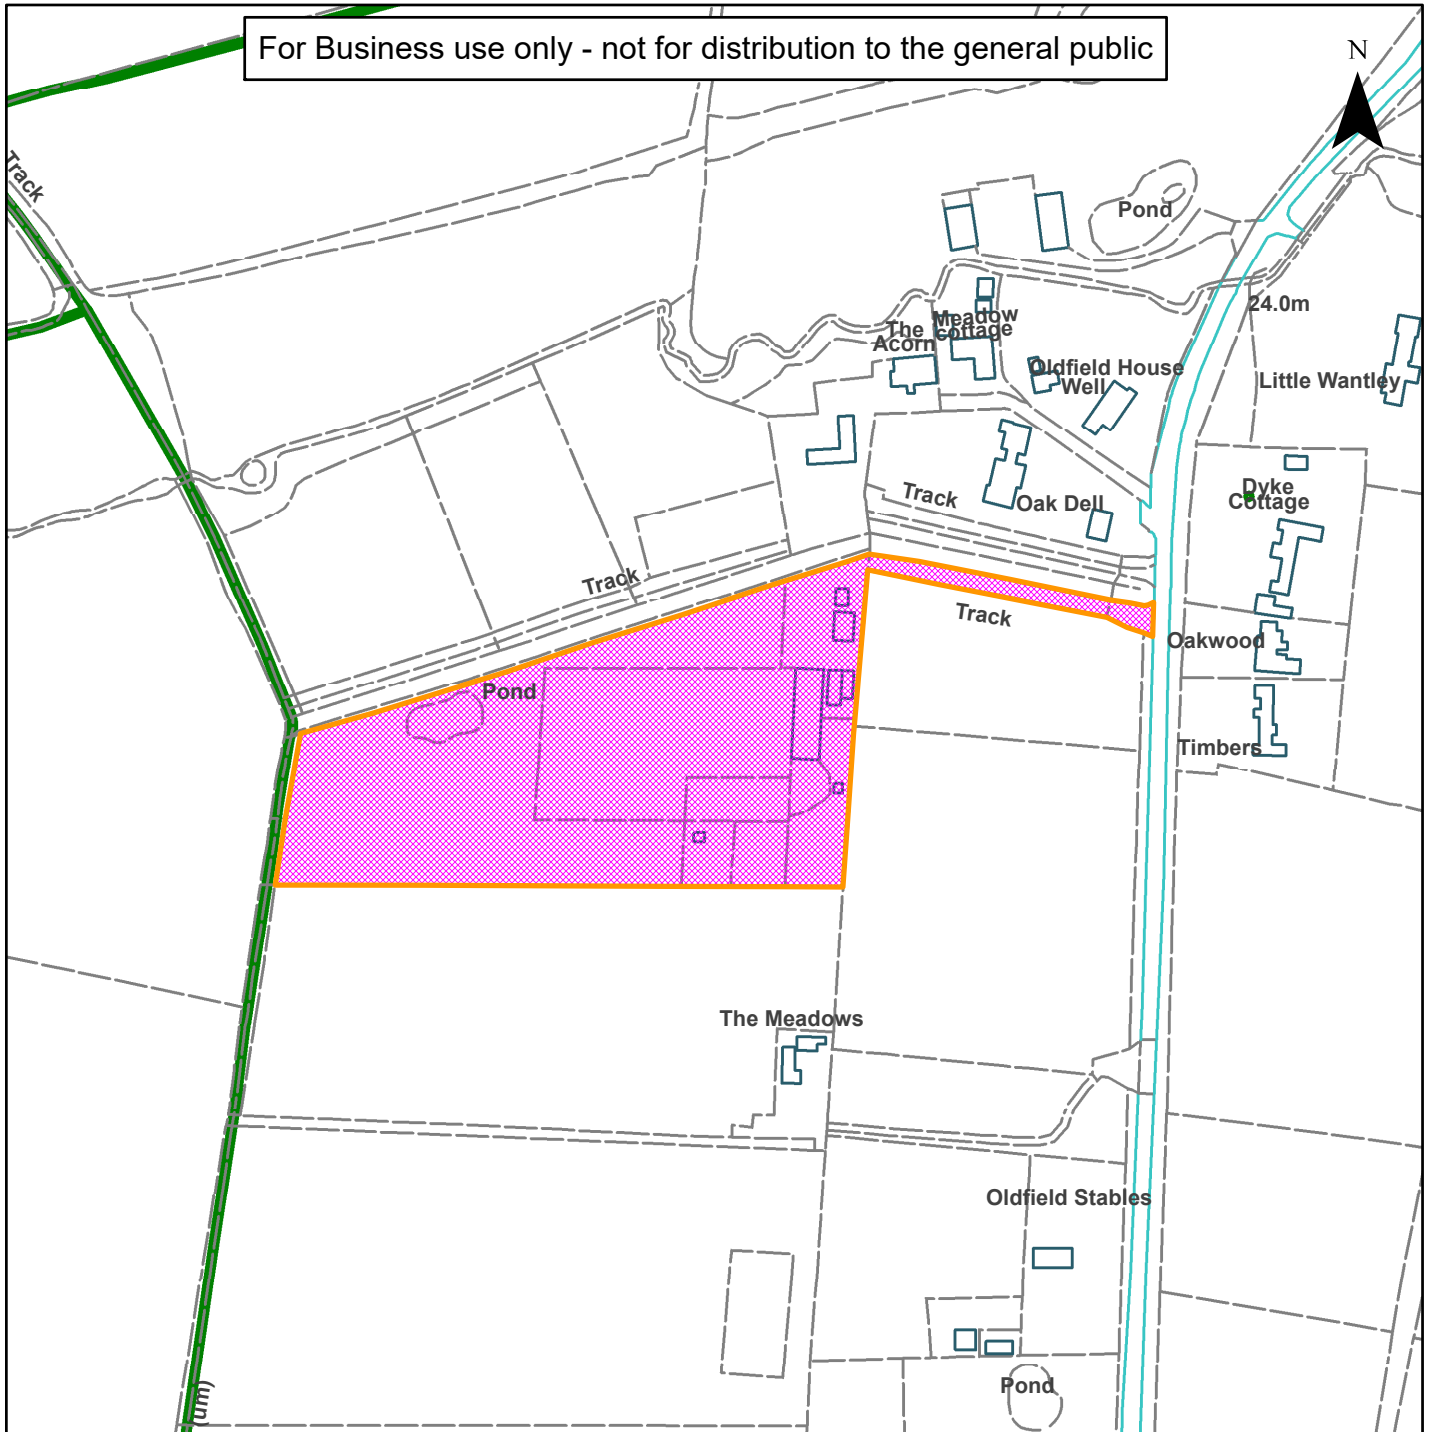

# 09) DC/18/2402

**Horsham  
District  
Council**

Ryecroft Nursery Fryern Road Storrington West Sussex

For Business use only - not for distribution to the general public

**Scale:** 1:2,500

Reproduced by permission of Ordnance Survey map on behalf of HMSO. © Crown copyright and database rights (2019). Ordnance Survey Licence.100023865