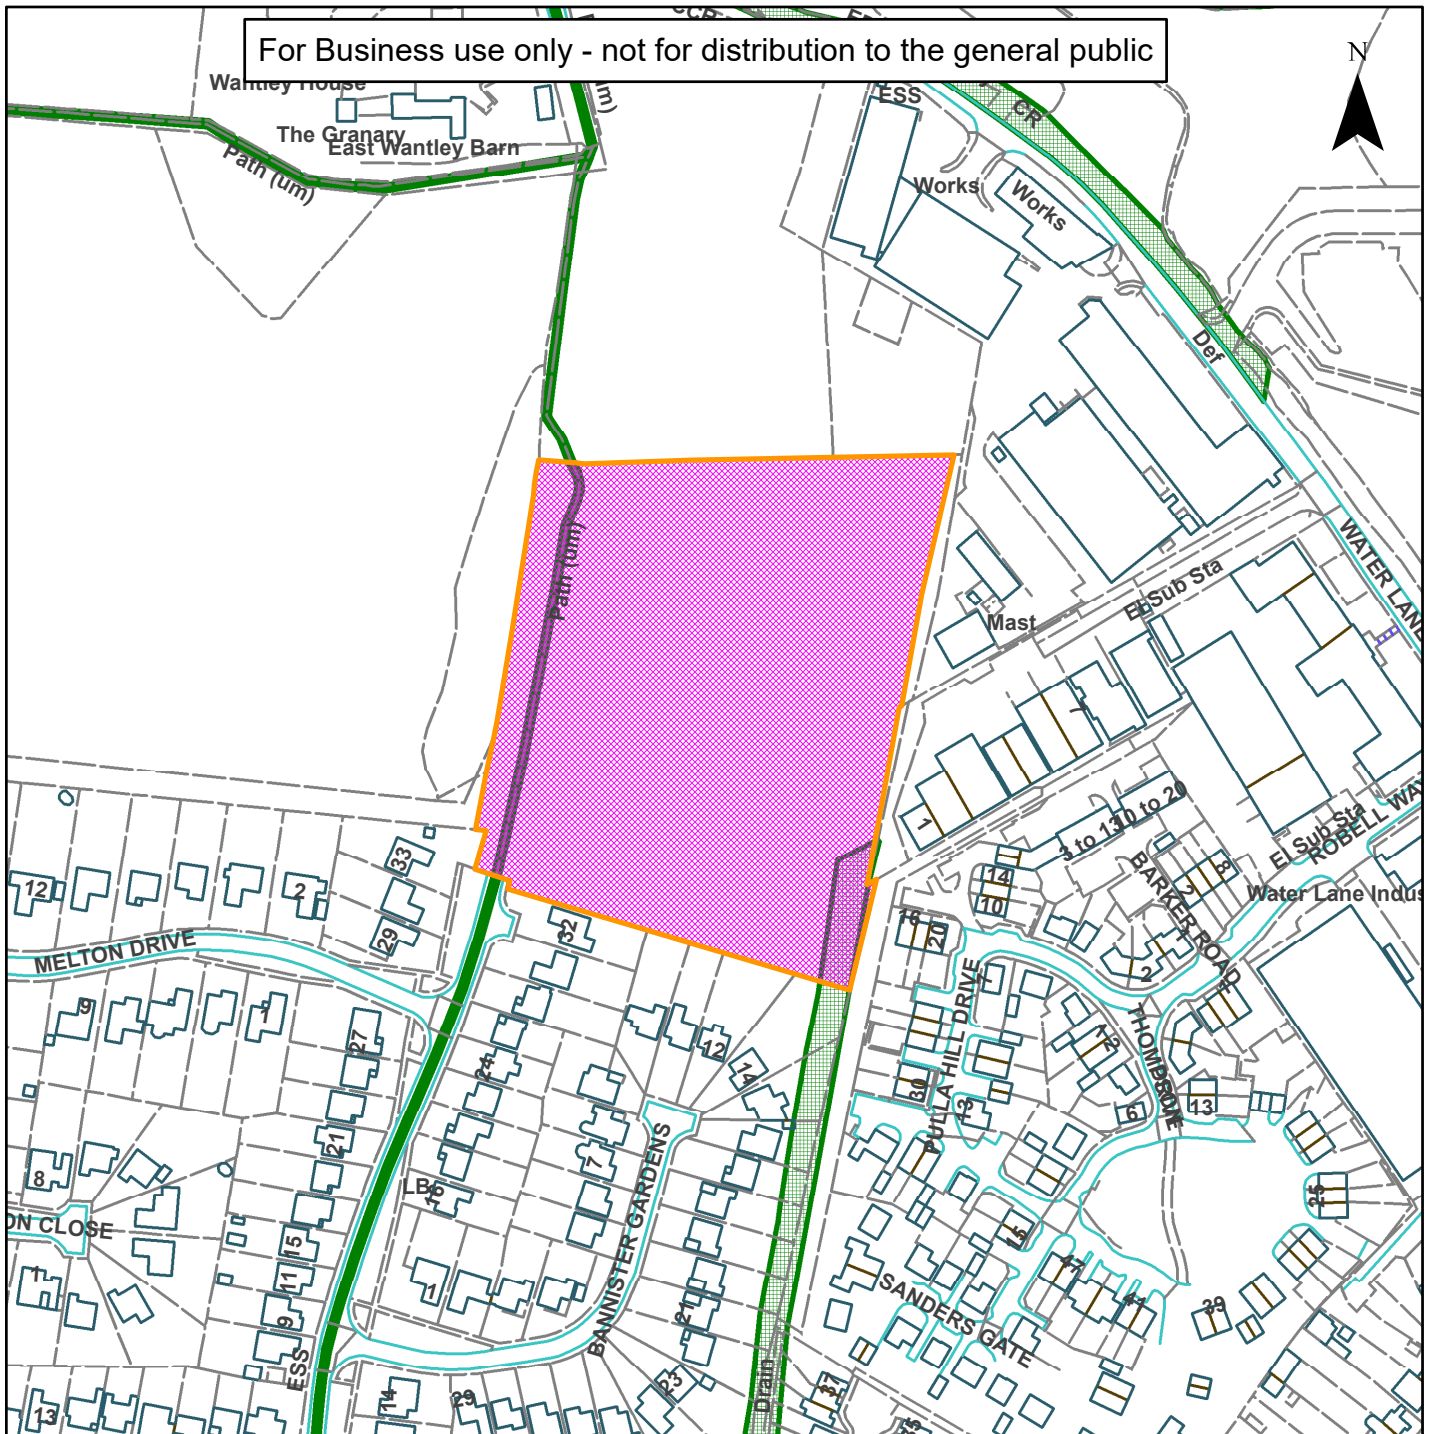

## Horsham District Council

Land North of Downsview Avenue Storrington RH20 4LU

For Business use only - not for distribution to the general public

**Scale:** 1:2,500

Reproduced by permission of Ordnance Survey map on behalf of HMSO. © Crown copyright and database rights (2019). Ordnance Survey Licence.100023865