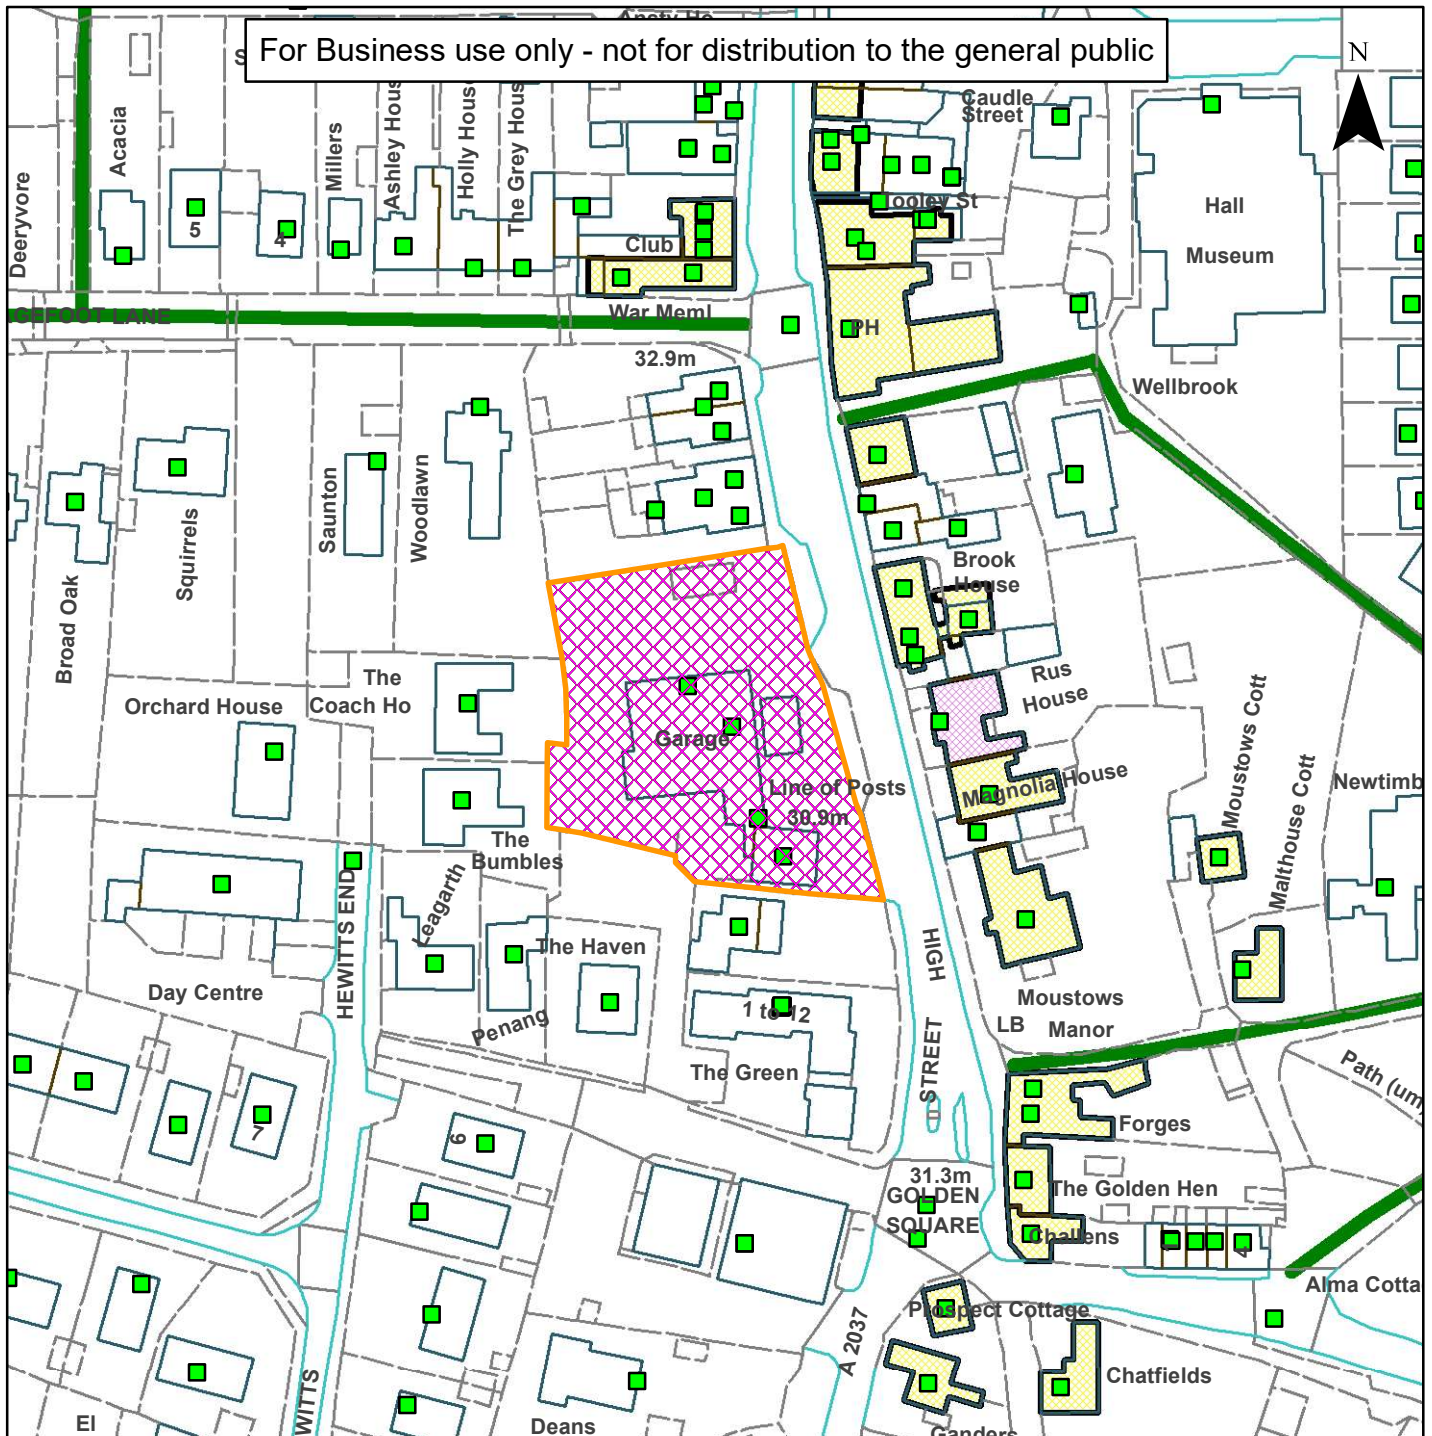

6) DC/19/1294

**Horsham
District
Council**

SE Tyres LTD, High Street, Henfield

Scale: 1:1,250

Reproduced by permission of Ordnance Survey map on behalf of HMSO. © Crown copyright and database rights (2019). Ordnance Survey Licence.100023865