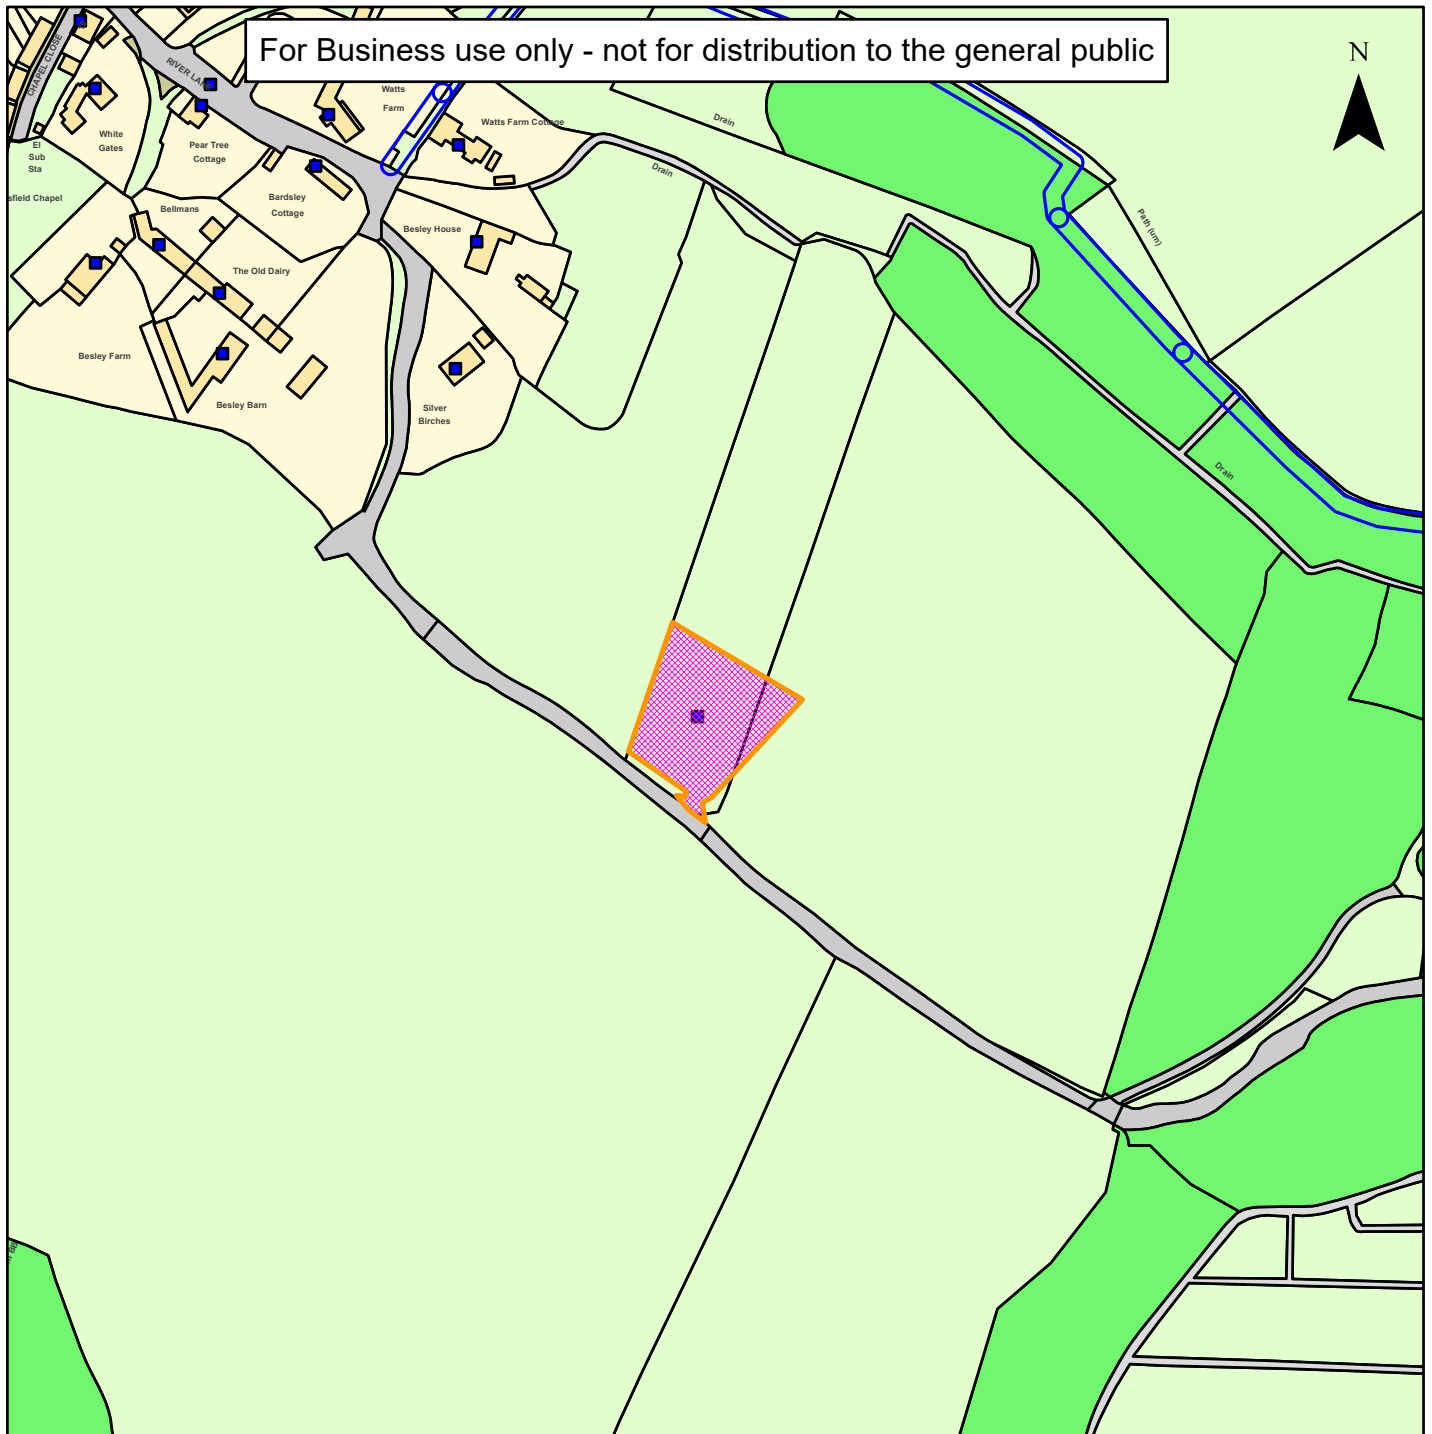

# A08) SDNP/19/03041/FUL

**Horsham  
District  
Council**

Besley Farm, River Land, Watersfield

Scale: 1:2,500

Reproduced from the Ordnance Survey map with permission of the Controller of Her Majesty's Stationery Office © Crown Copyright 2012.

Unauthorised reproduction infringes Crown Copyright and may lead to prosecution or civil proceedings.

Organisation	Not Set
Department	Not Set
Comments	Not Set
Date	05/09/2019
MSA Number	100023865