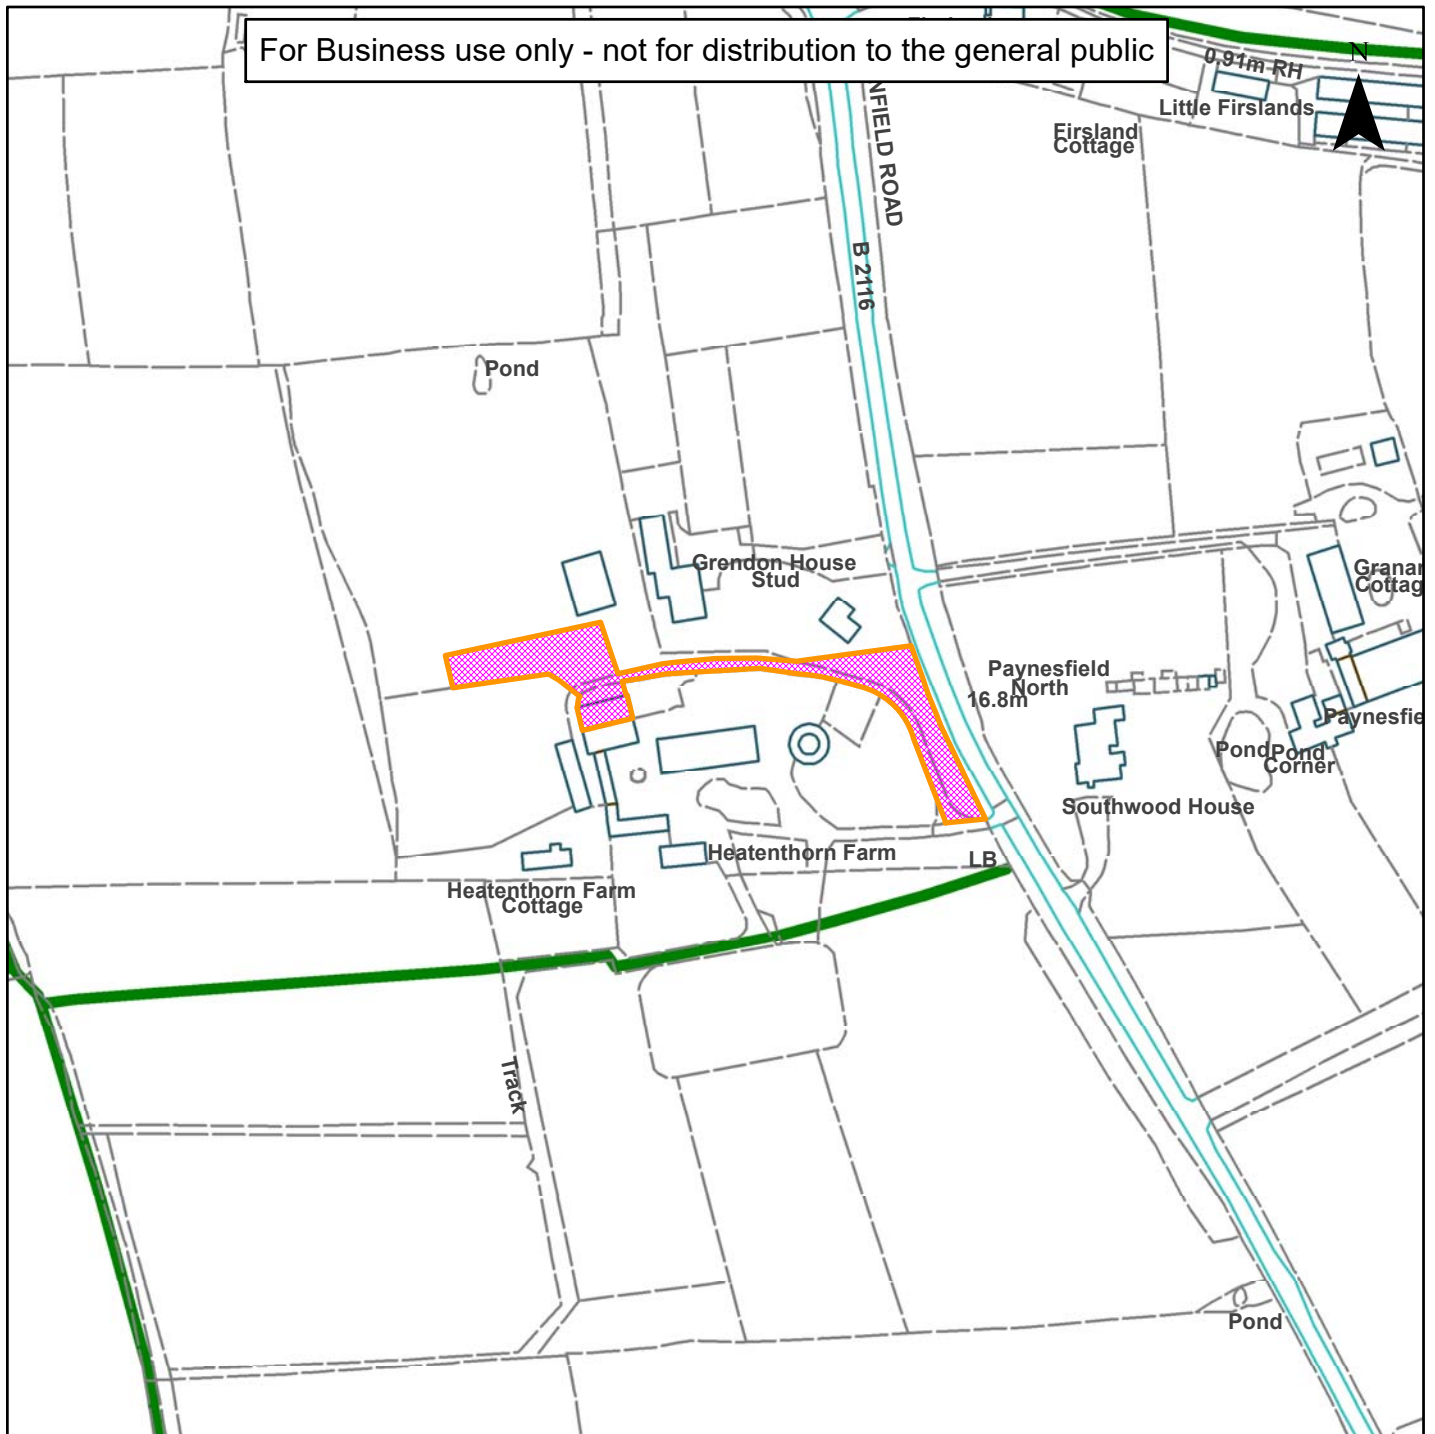

A07) DC/18/2739

**Horsham
District
Council**

Heathenthorn Farm, Henfield Road, Albourne

For Business use only - not for distribution to the general public

Scale: 1:2,500

Reproduced from the Ordnance Survey map with permission of the Controller of Her Majesty's Stationery Office © Crown Copyright 2012.

Unauthorised reproduction infringes Crown Copyright and may lead to prosecution or civil proceedings.

Organisation	Horsham District Council
Department	
Comments	
Date	05/09/2019
MSA Number	100023865