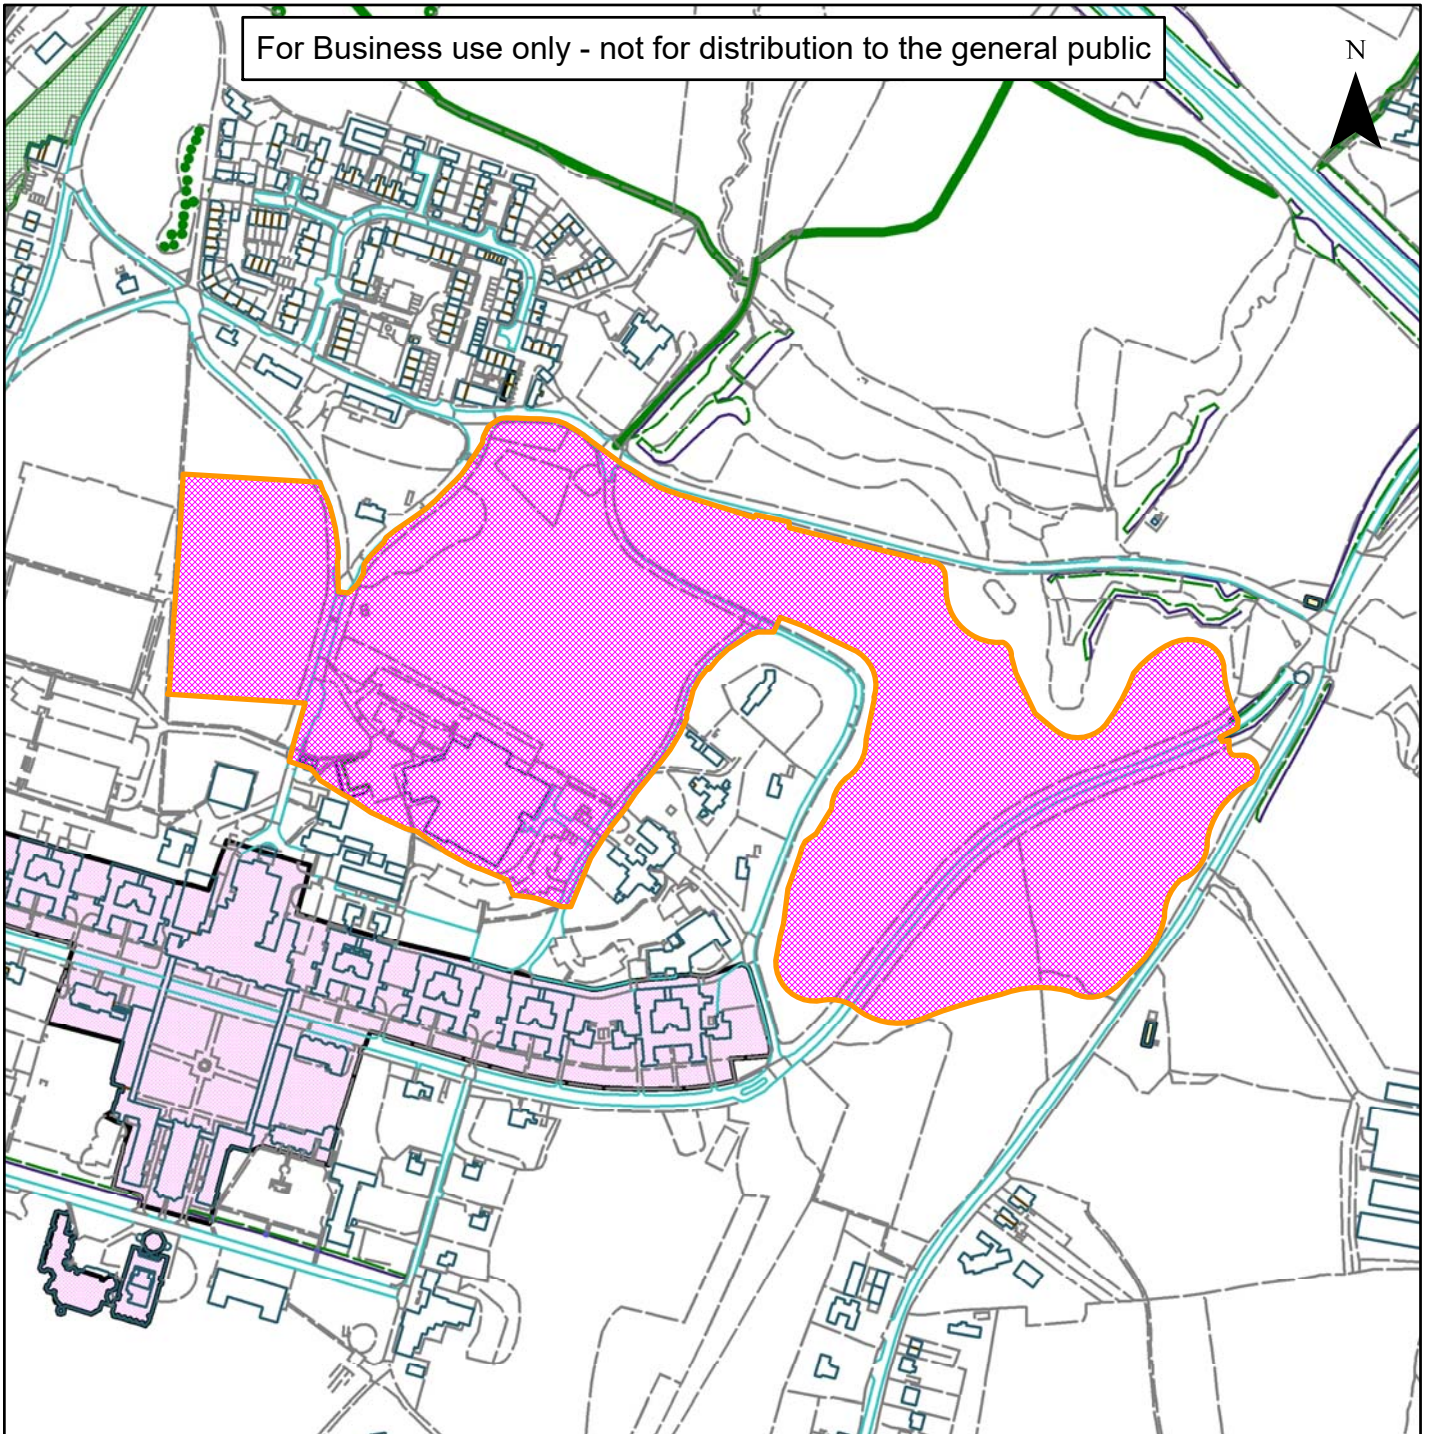

Christs Hospital School

For Business use only - not for distribution to the general public

Scale: 1:5,000

Reproduced from the Ordnance Survey map with permission of the Controller of Her Majesty's Stationery Office © Crown Copyright 2012.

Unauthorised reproduction infringes Crown Copyright and may lead to prosecution or civil proceedings.

Organisation	Horsham District Council
Department	
Comments	
Date	19/08/2019
MSA Number	100023865