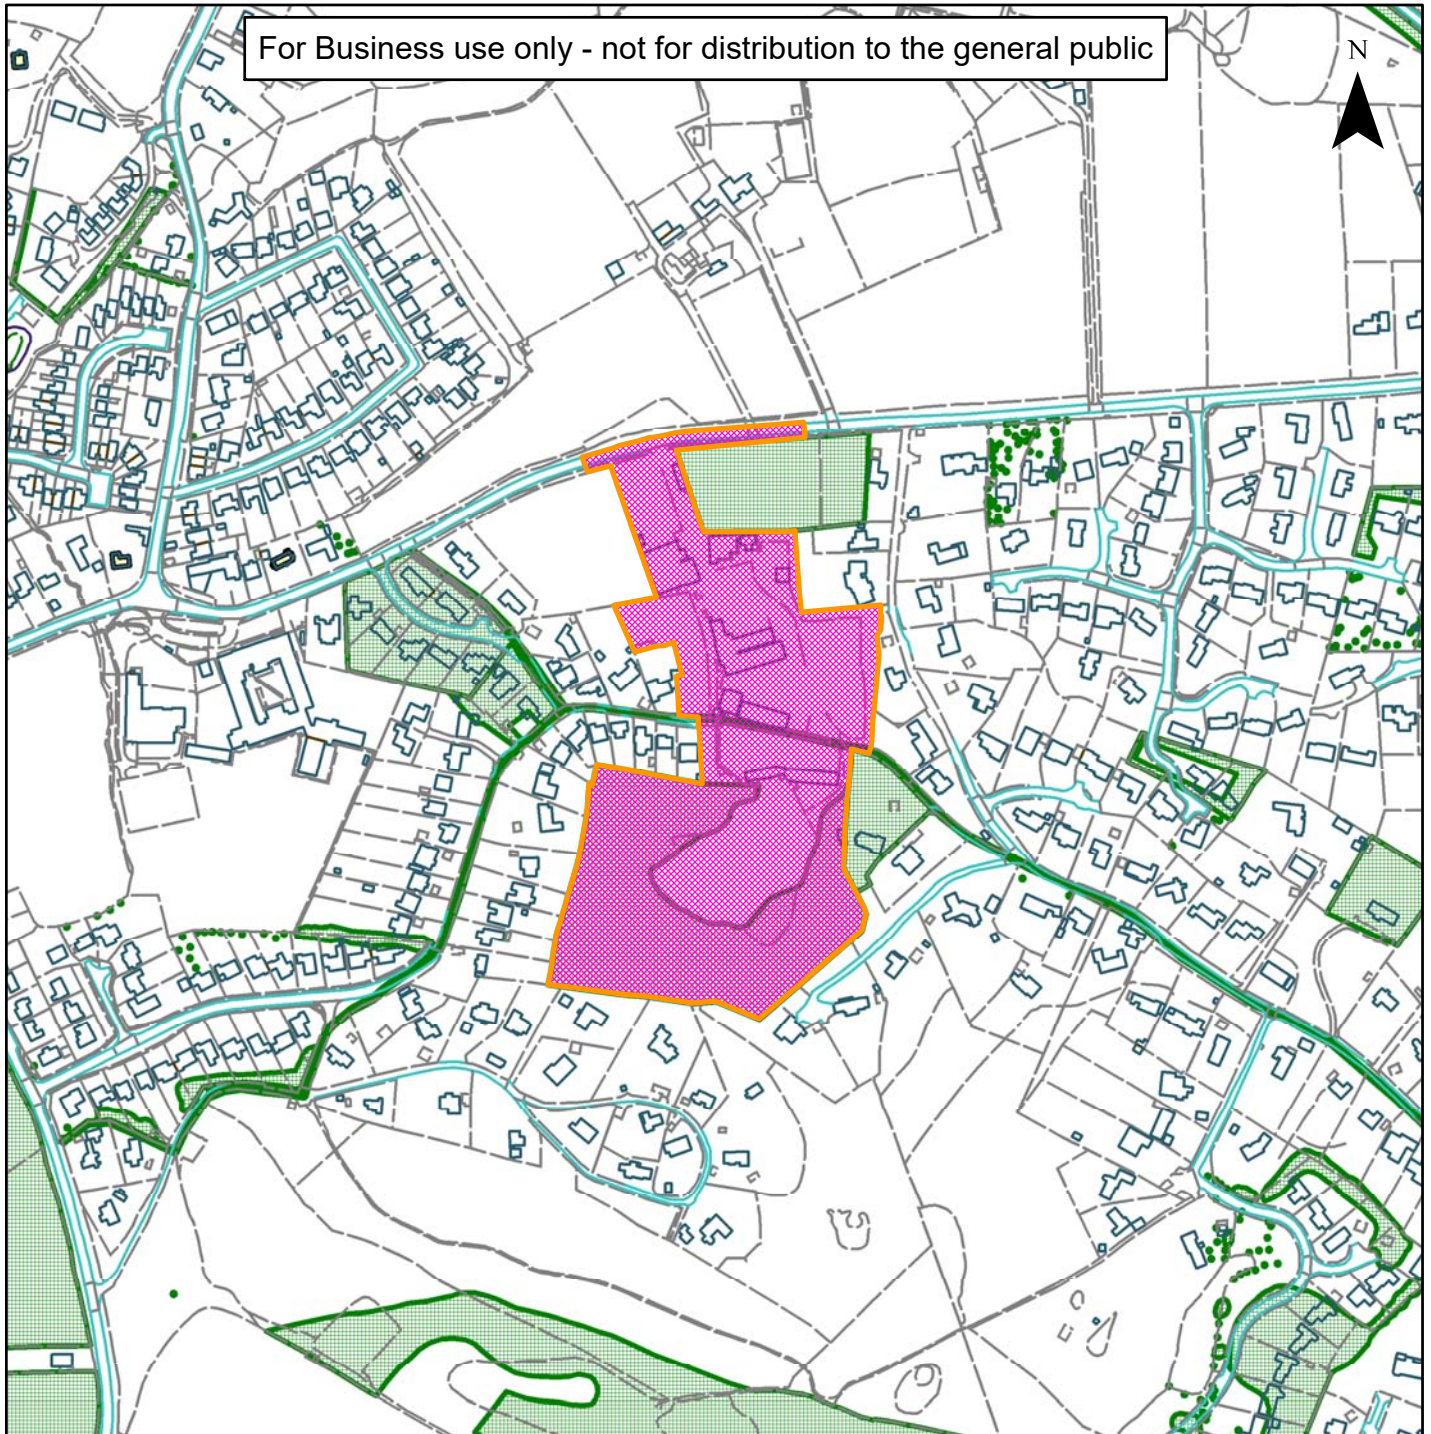

A06) DC/18/2095

**Horsham
District
Council**

Thakeham Tiles, Rock Road, Storrington

For Business use only - not for distribution to the general public

Scale: 1:5,000

Reproduced from the Ordnance Survey map with permission of the Controller of Her Majesty's Stationery Office © Crown Copyright 2012.

Unauthorised reproduction infringes Crown Copyright and may lead to prosecution or civil proceedings.

Organisation	Horsham District Council
Department	
Comments	
Date	08/08/2019
MSA Number	100023865