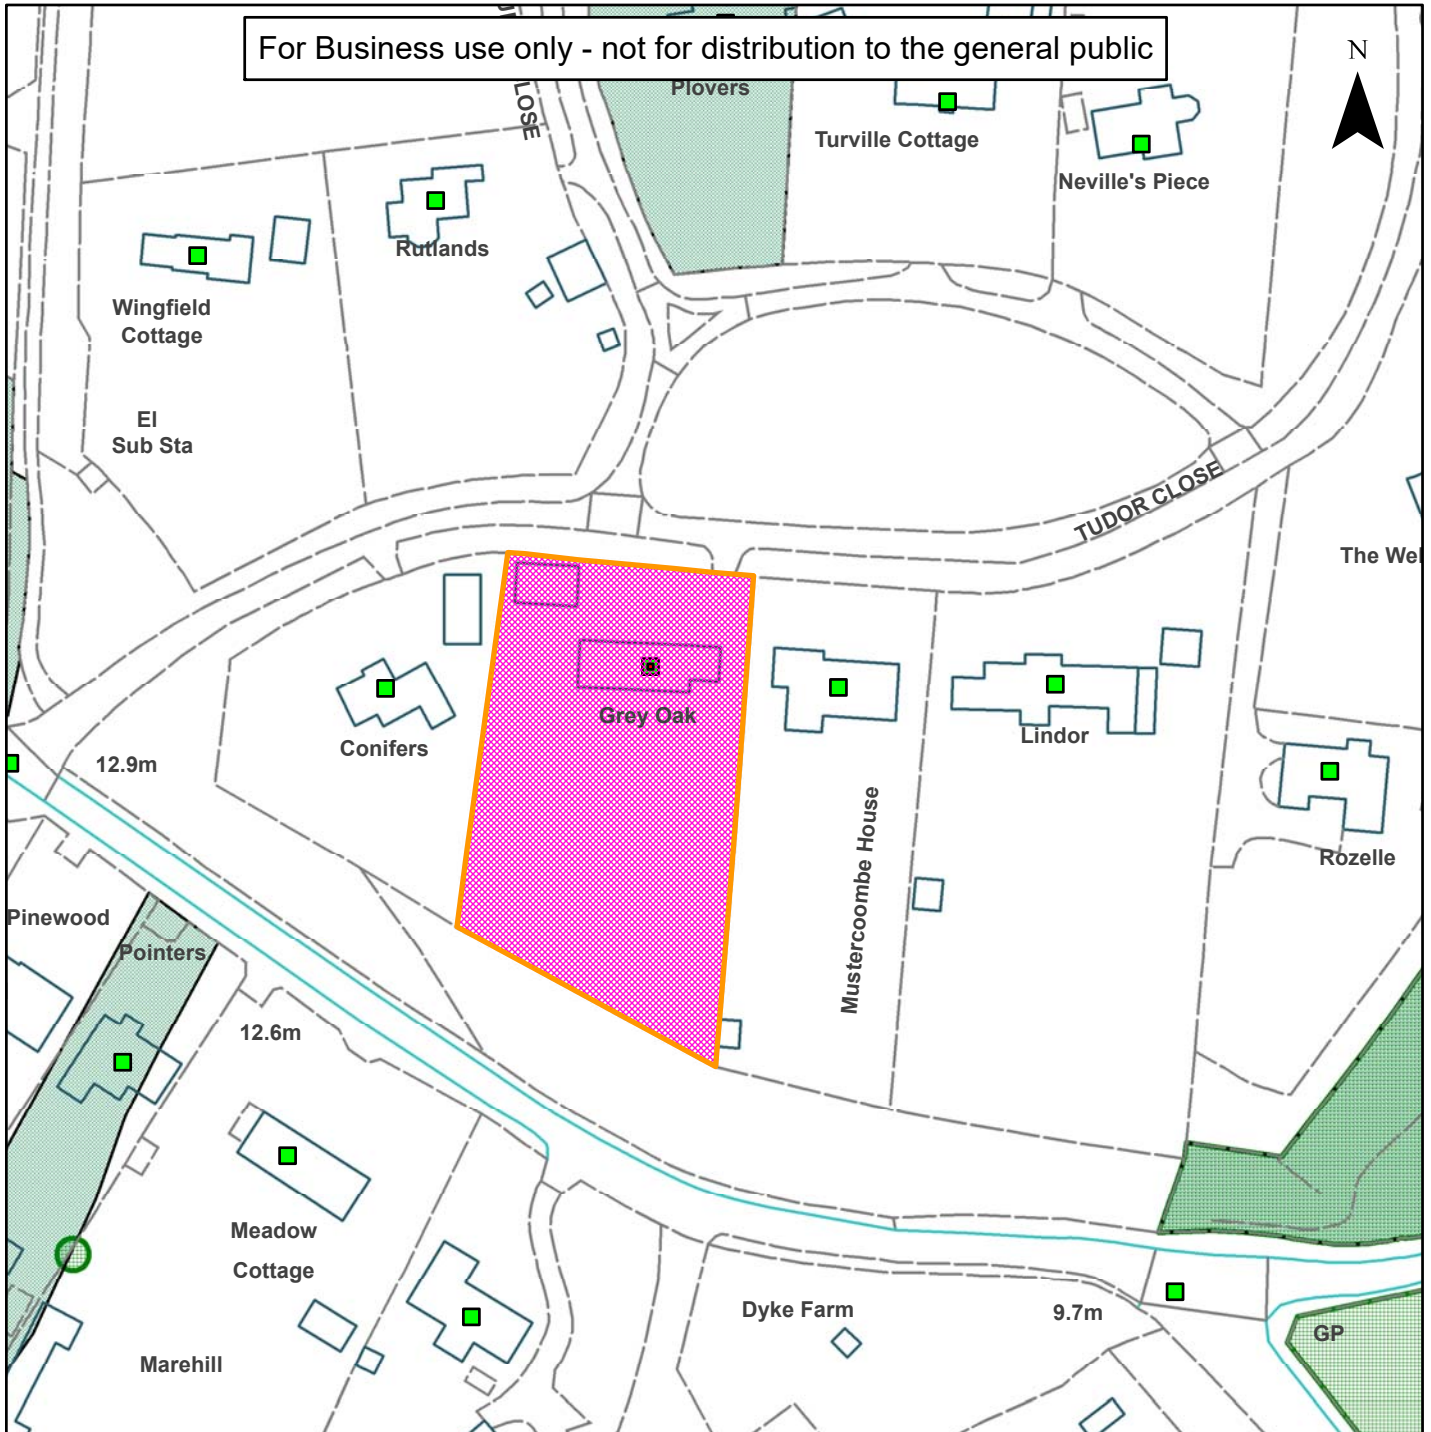

Not Set

For Business use only - not for distribution to the general public

Scale: 1:1,250

Reproduced from the Ordnance Survey map with permission of the Controller of Her Majesty's Stationery Office © Crown Copyright 2012.

Unauthorised reproduction infringes Crown Copyright and may lead to prosecution or civil proceedings.

Organisation	Horsham District Council
Department	
Comments	Not Set
Date	04/07/2019
MSA Number	100023865