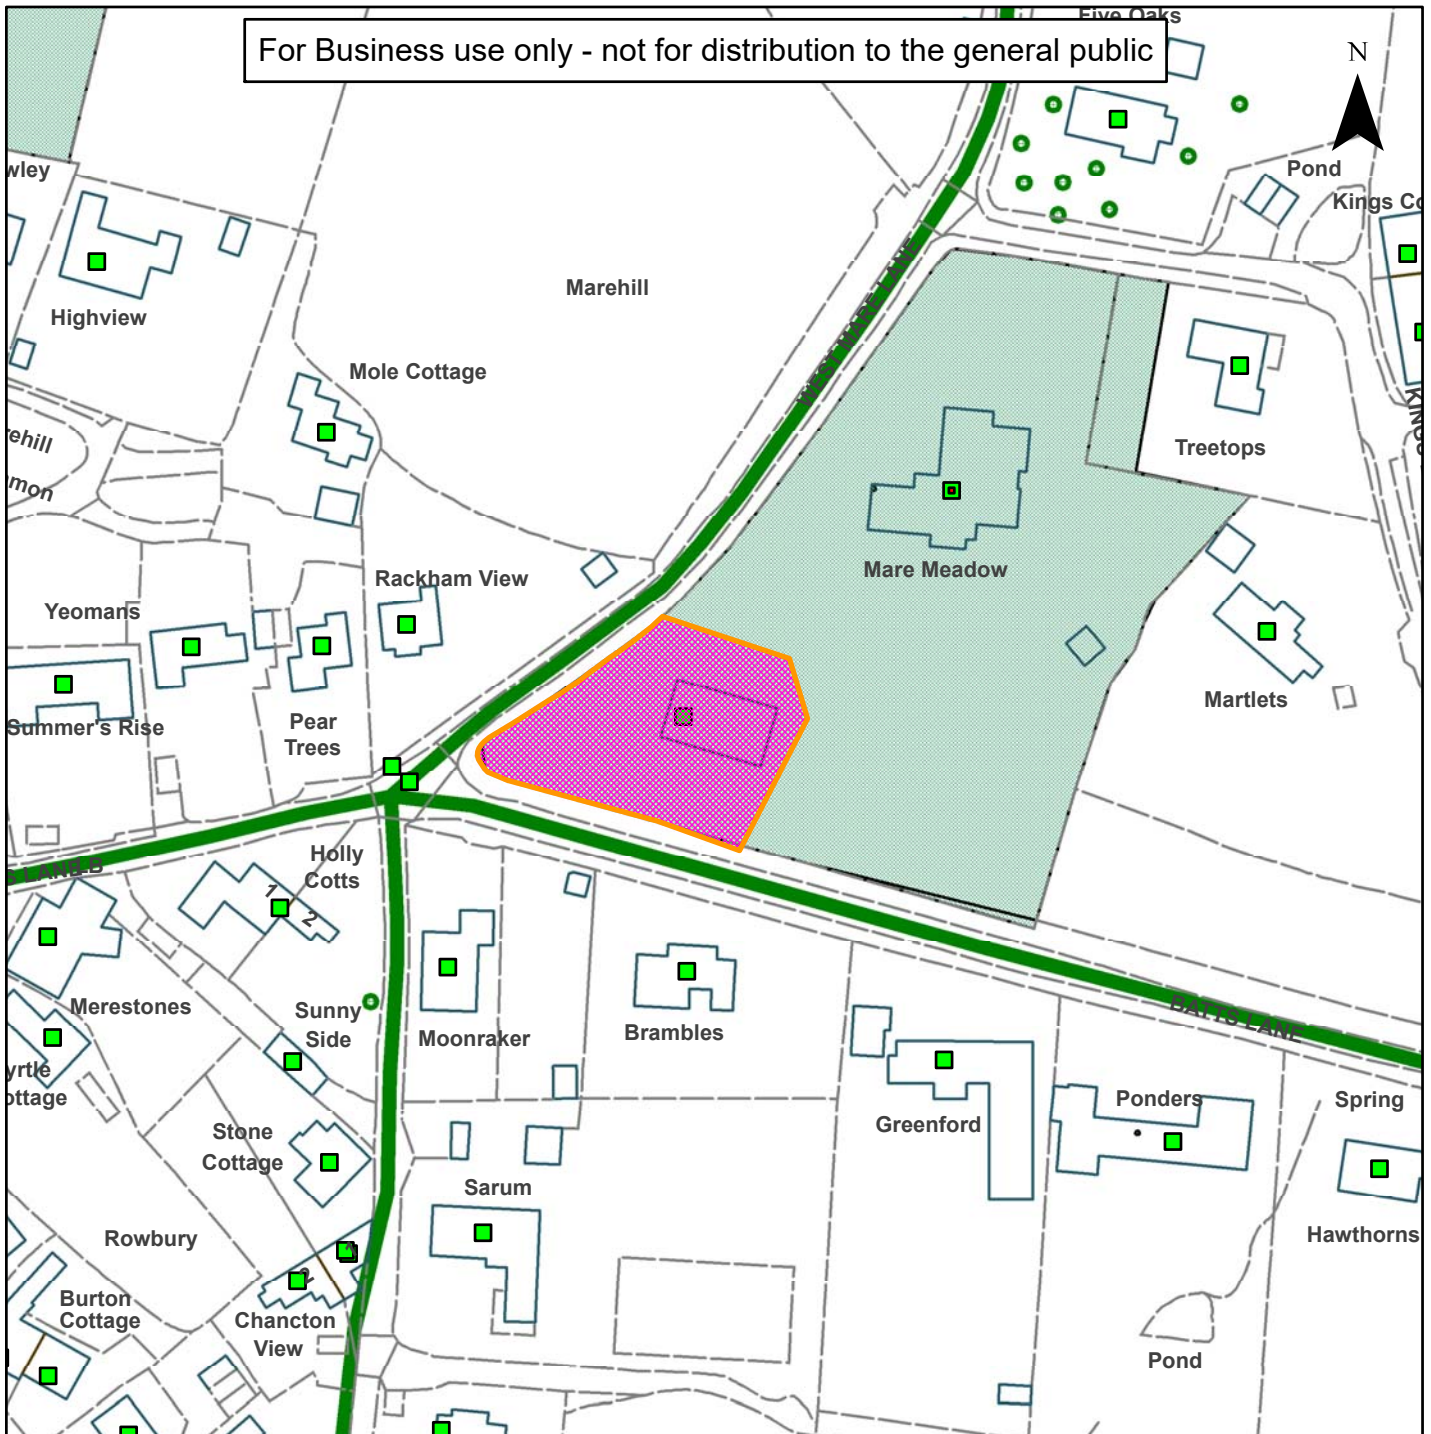

Not Set

For Business use only - not for distribution to the general public

Scale: 1:1,250

Reproduced from the Ordnance Survey map with permission of the Controller of Her Majesty's Stationery Office © Crown Copyright 2012.

Unauthorised reproduction infringes Crown Copyright and may lead to prosecution or civil proceedings.

Organisation	Horsham District Council
Department	
Comments	Not Set
Date	04/07/2019
MSA Number	100023865